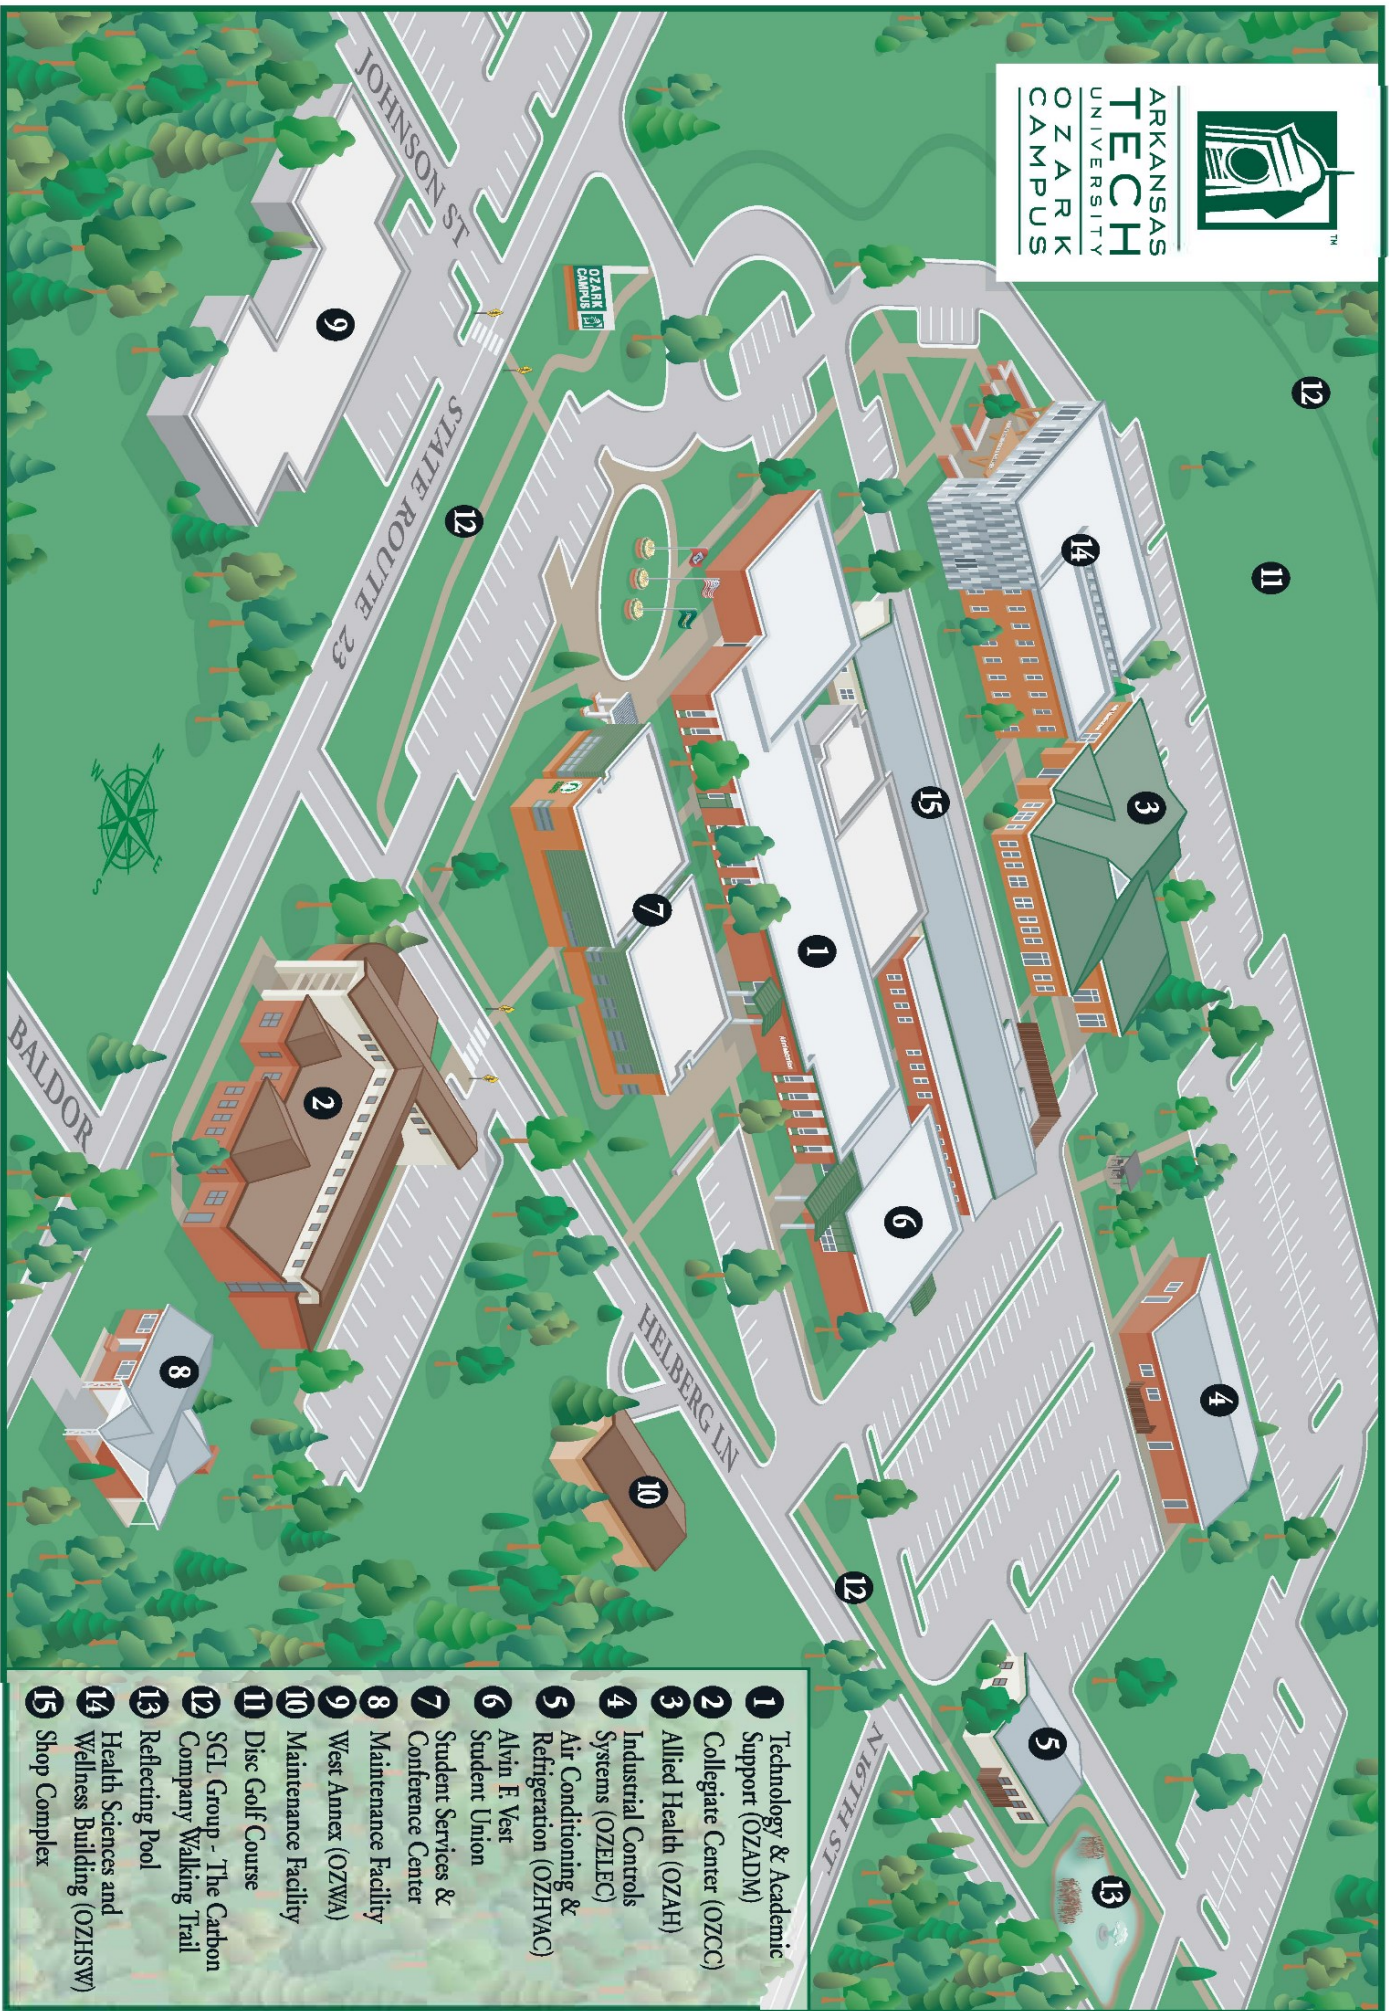

ARKANSAS
TECH
UNIVERSITY
OZARK
CAMPUS

- 1 Technology & Academic Support (OZADM)
- 2 Collegiate Center (OZCC)
- 3 Allied Health (OZAH)
- 4 Industrial Controls Systems (OZIEEC)
- 5 Air Conditioning & Refrigeration (OZHWC)
- 6 Alvin F. Vest Student Union
- 7 Student Services & Conference Center
- 8 Maintenance Facility
- 9 West Annex (OZWA)
- 10 Maintenance Facility
- 11 Disc Golf Course
- 12 SGL Group - The Carbon Company Walking Trail
- 13 Reflecting Pool
- 14 Health Sciences and Wellness Building (OZHSW)
- 15 Shop Complex