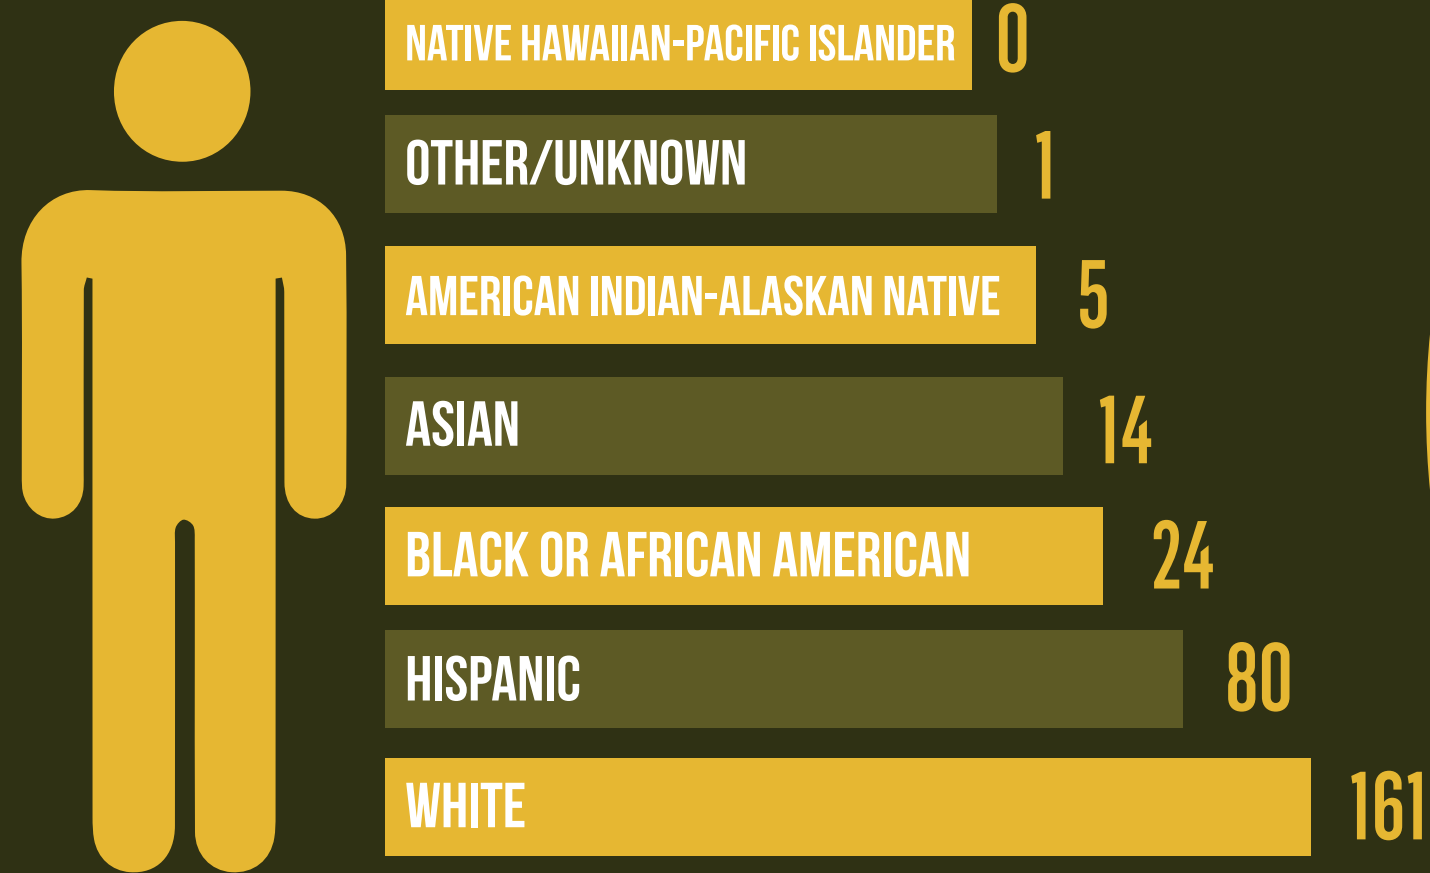

STEM FIRST GENERATION STUDENTS *by the numbers*

SPRING 24

ETHNICITY