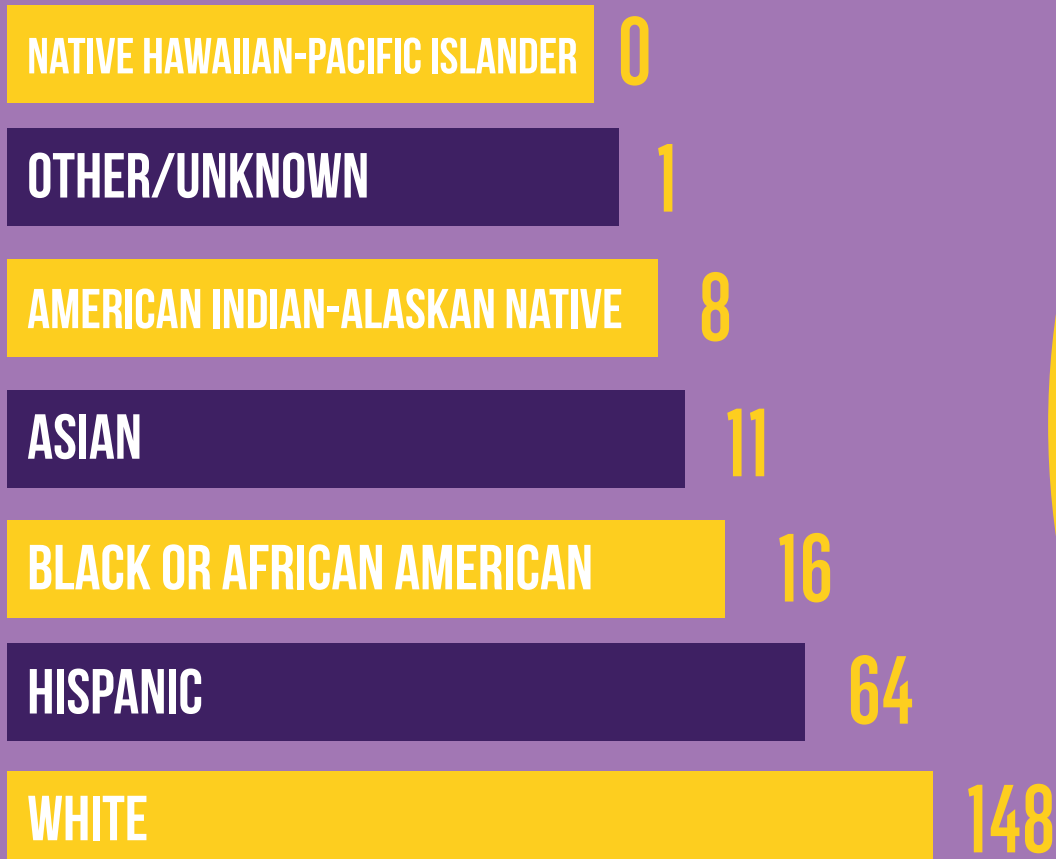

BUSINESS/ECONOMIC DEVELOPMENT

FIRST GENERATION STUDENTS *by the numbers*

SPRING 2024

ETHNICITY

841

UNDERGRAD STUDENTS
AT ARKANSAS TECH

248

ED STUDENTS AT ARKANSAS
TECH ARE FIRST GENERATION,
WHICH IS 29.49%