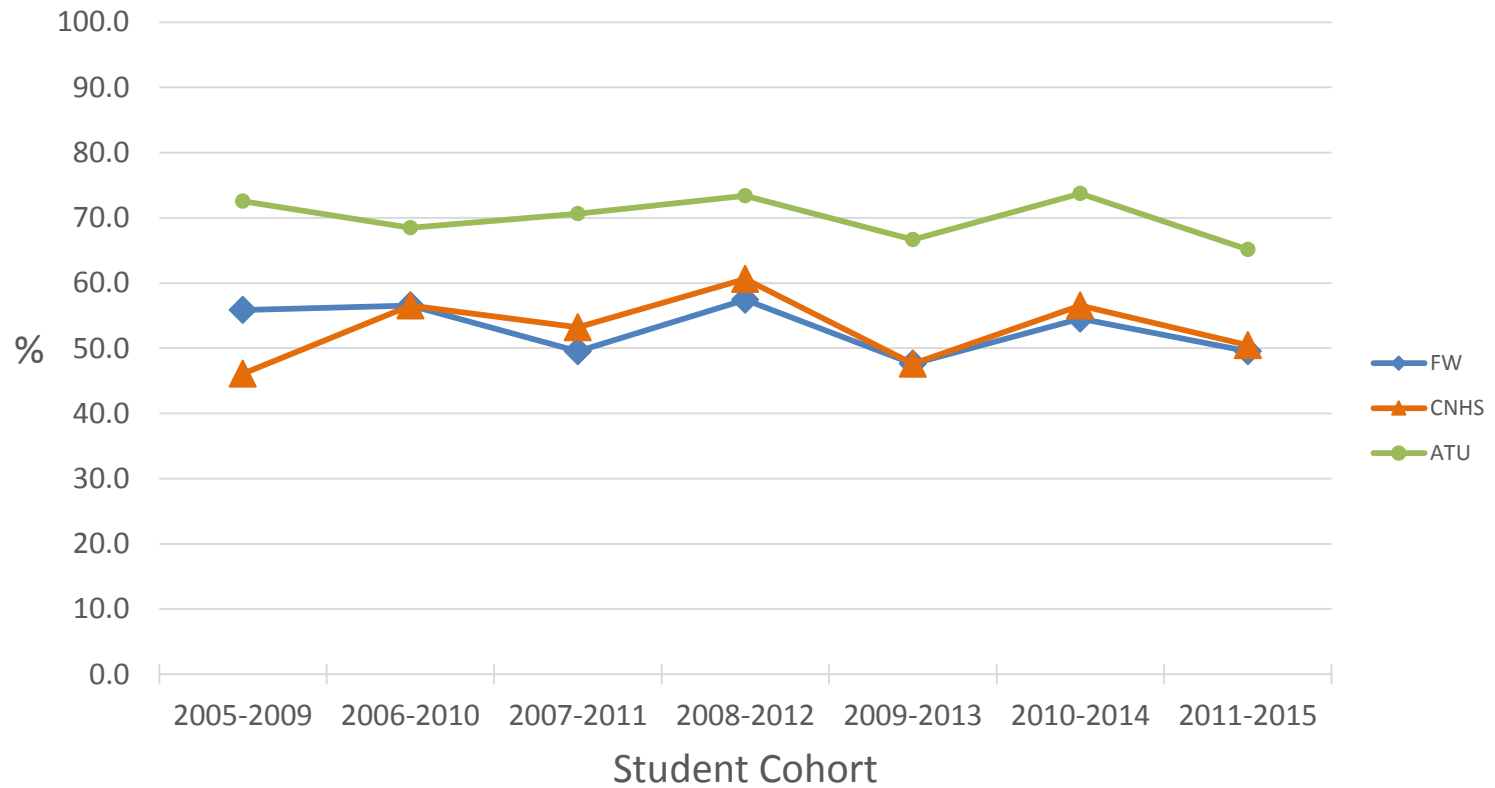

College of Natural & Health Sciences

Program Retention
As Incoming Freshman F/W Majors:
Did they graduate or are still enrolled in major, CNHS or
university after 4 years?