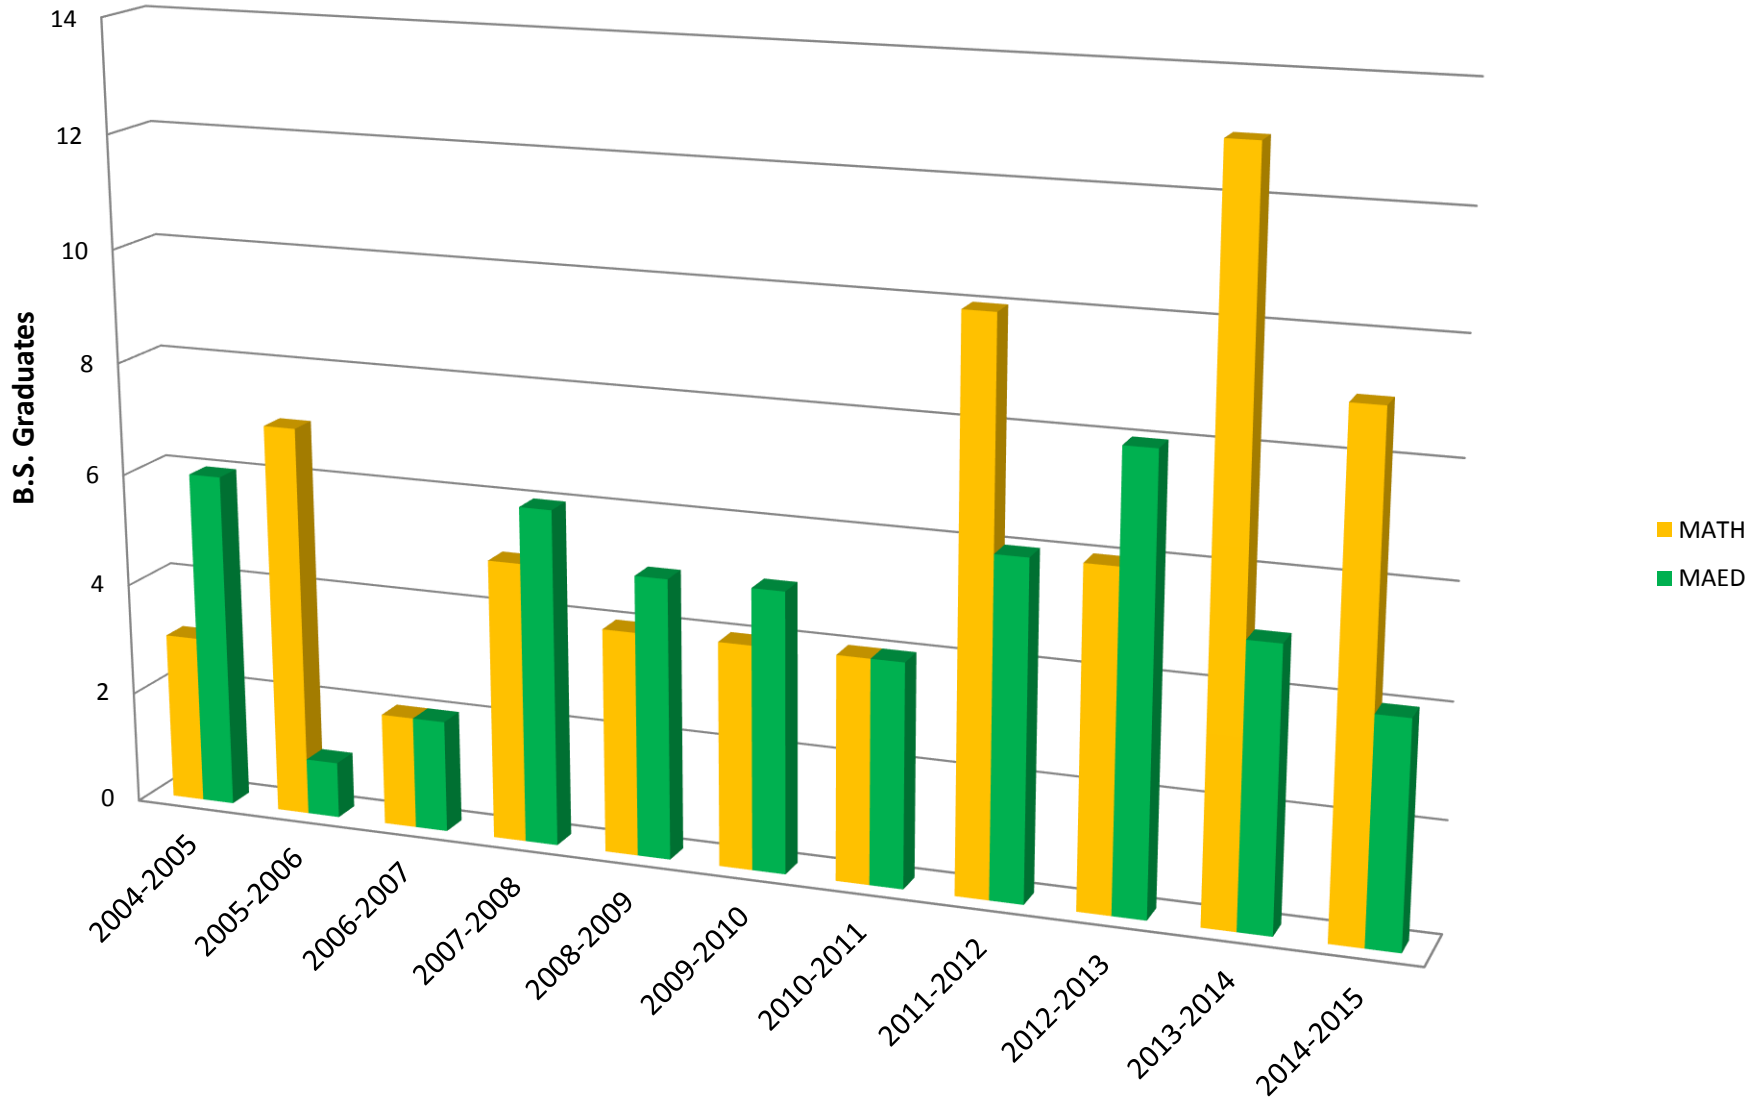

Physical Sciences Number of Graduates by Program

College of Natural & Health Sciences

MATH Number of Graduates by Program