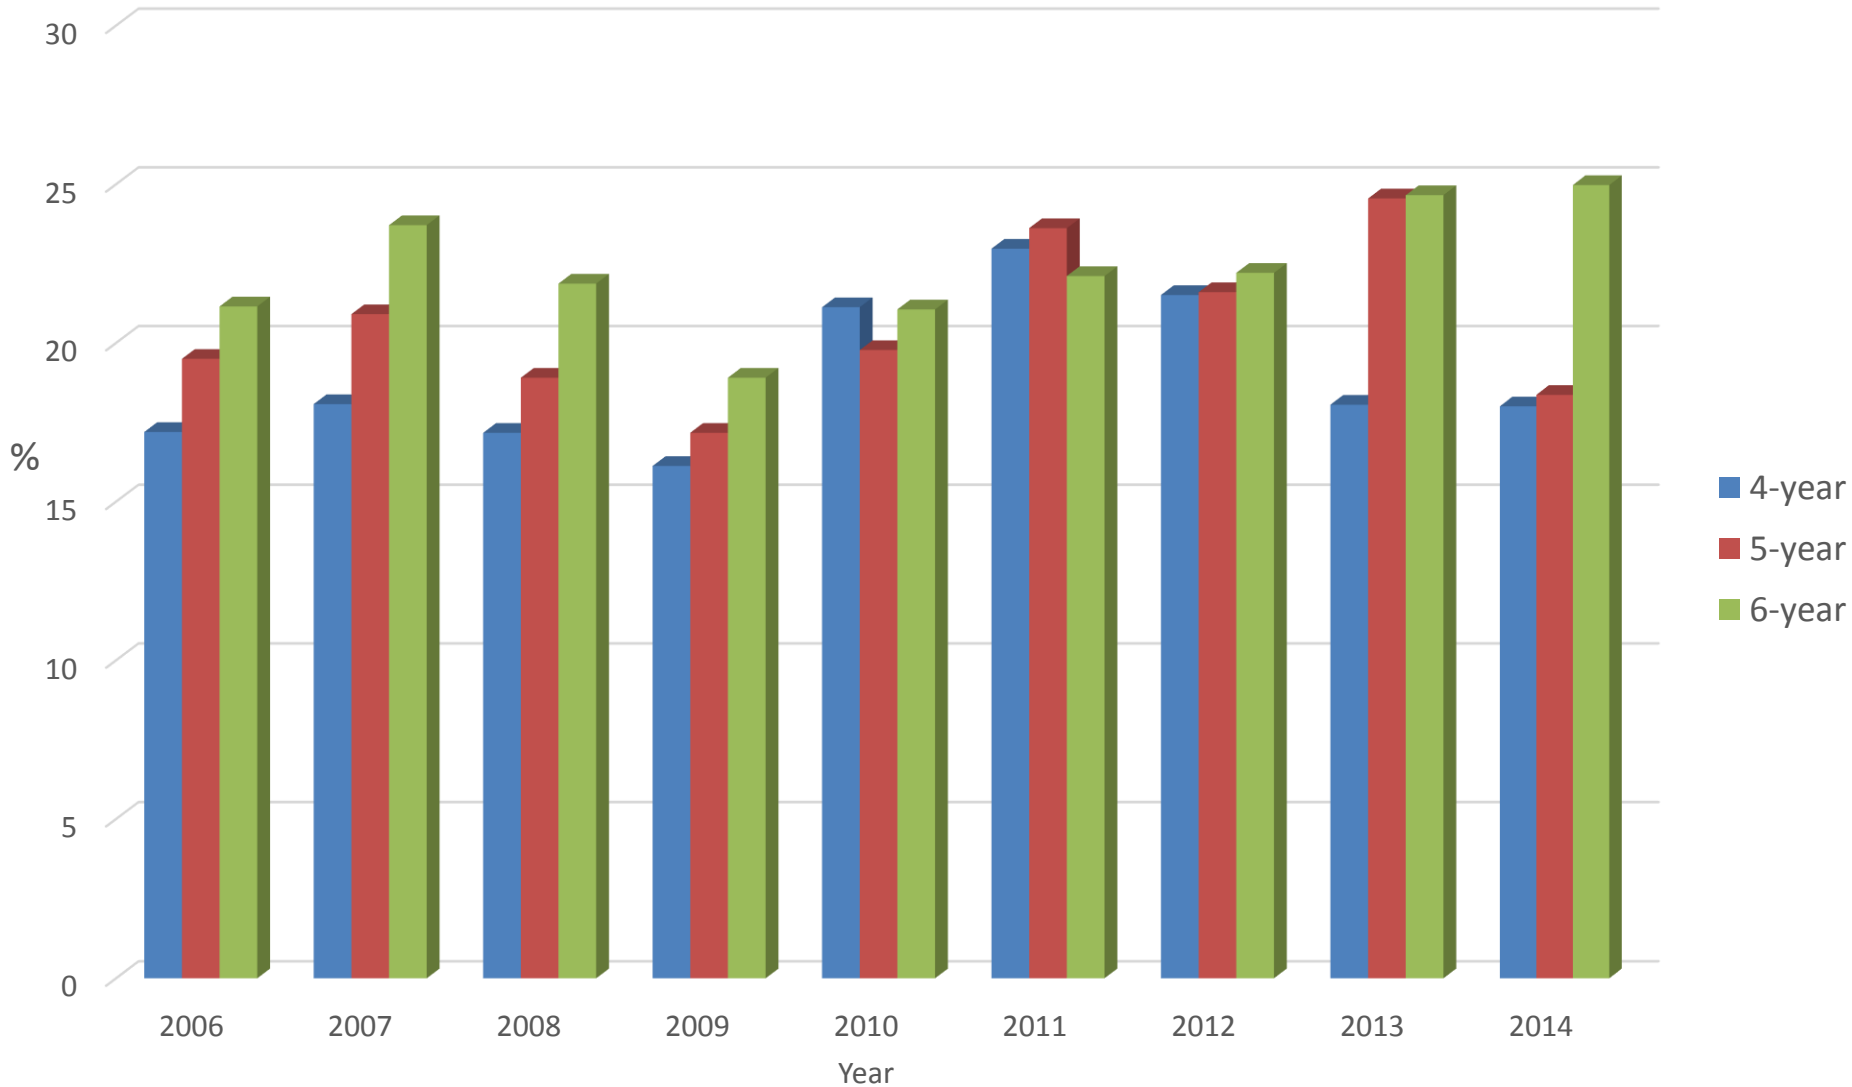

CNHS Number of Graduates by Department

College of Natural & Health Sciences

CNHS Graduation Rate (Freshman CNHS declared majors versus graduating within a CNHS program)