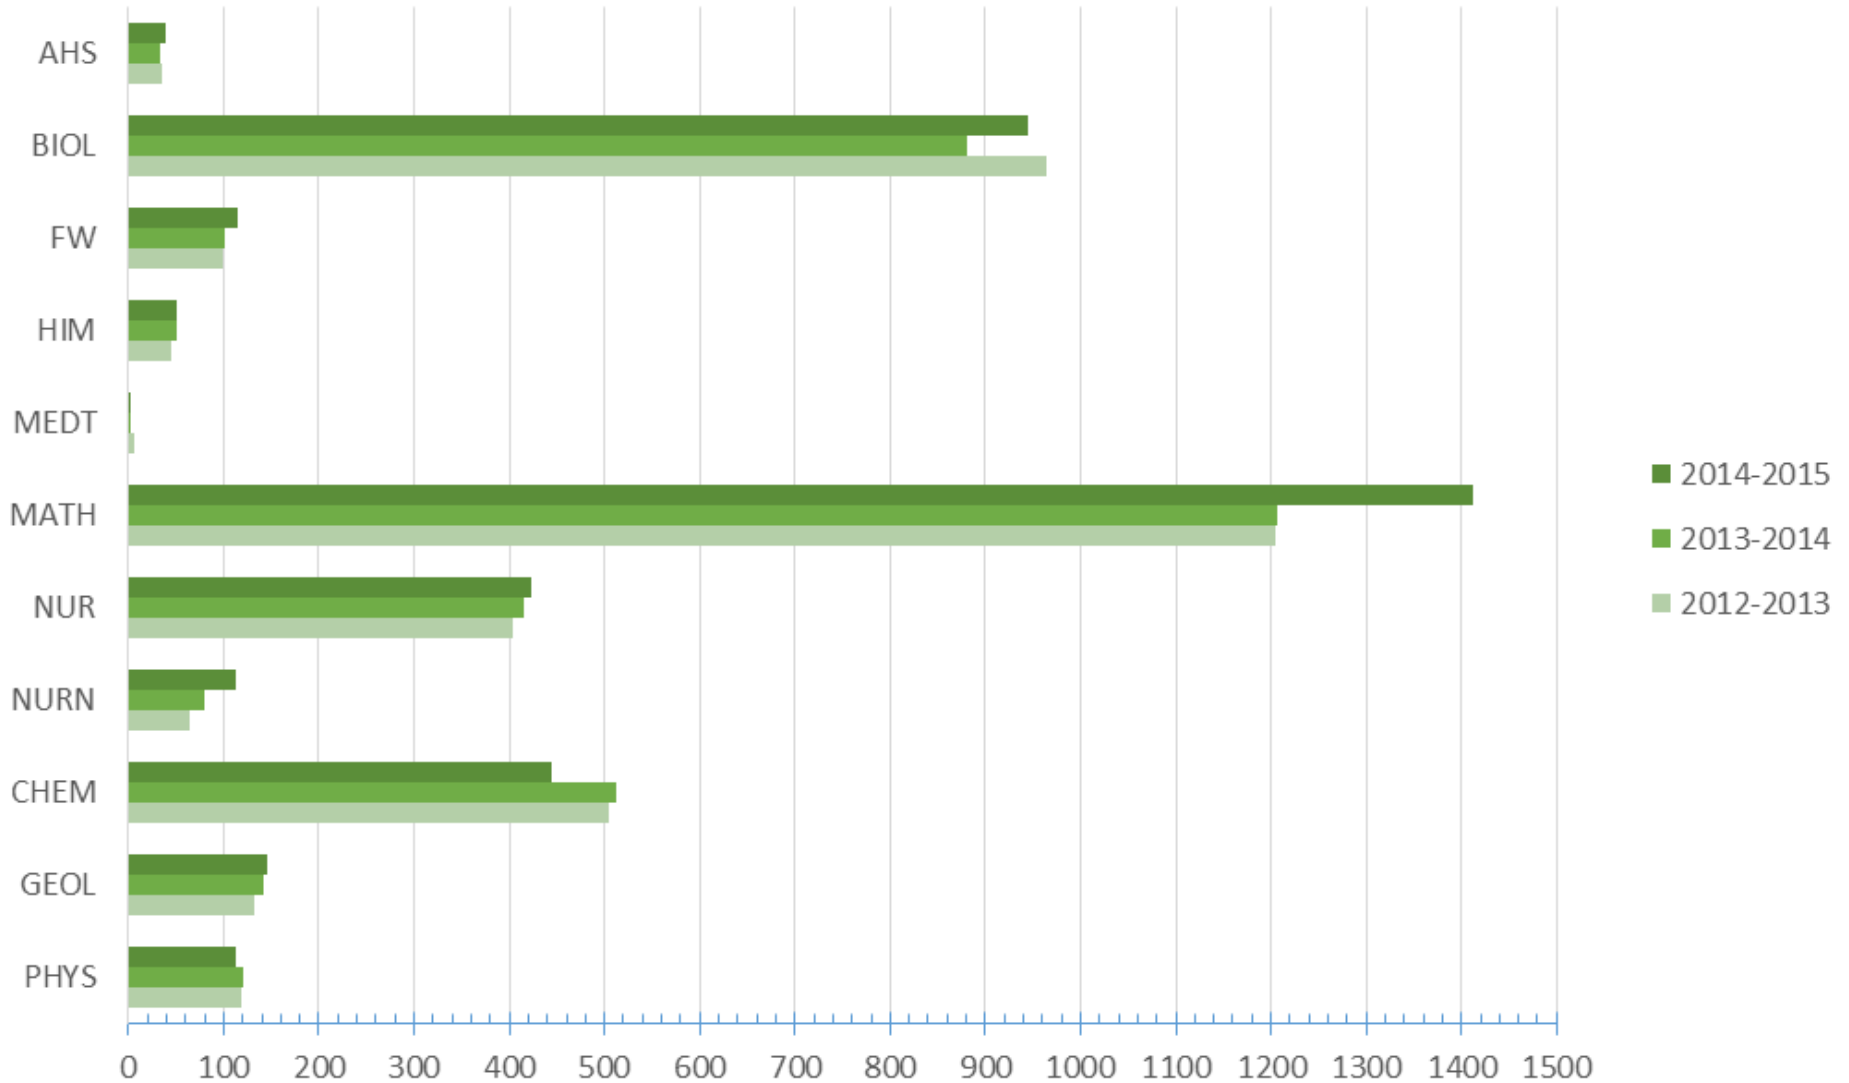

College of Natural & Health Sciences

CNHS Student FTE (SSCH/15) By Program Course Prefix