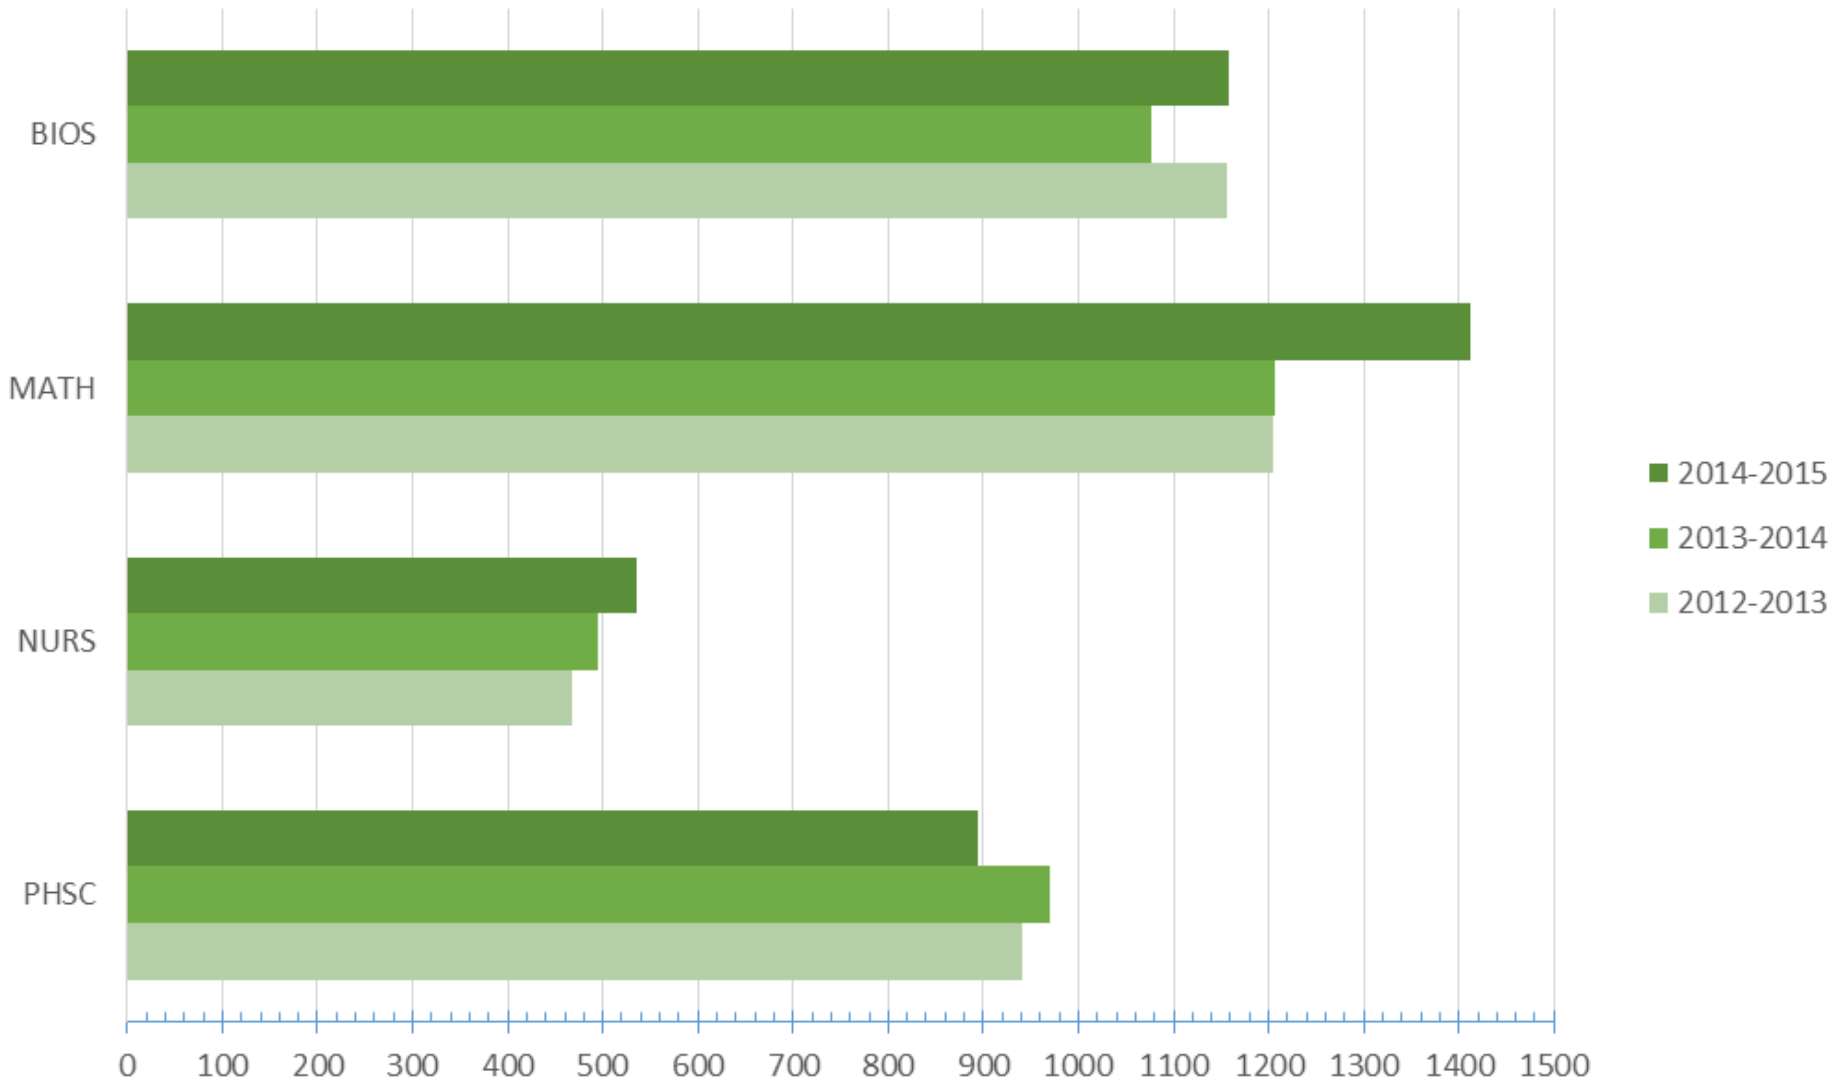

Fall Freshman HIM major to Spring Freshman HIM major

Fall Freshman HIM major to Fall Sophomore HIM major

MATH

BIOS

PSCI

College of Natural & Health Sciences

CNHS Student FTE (SSCH/15) By Dept.

College of Natural & Health Sciences