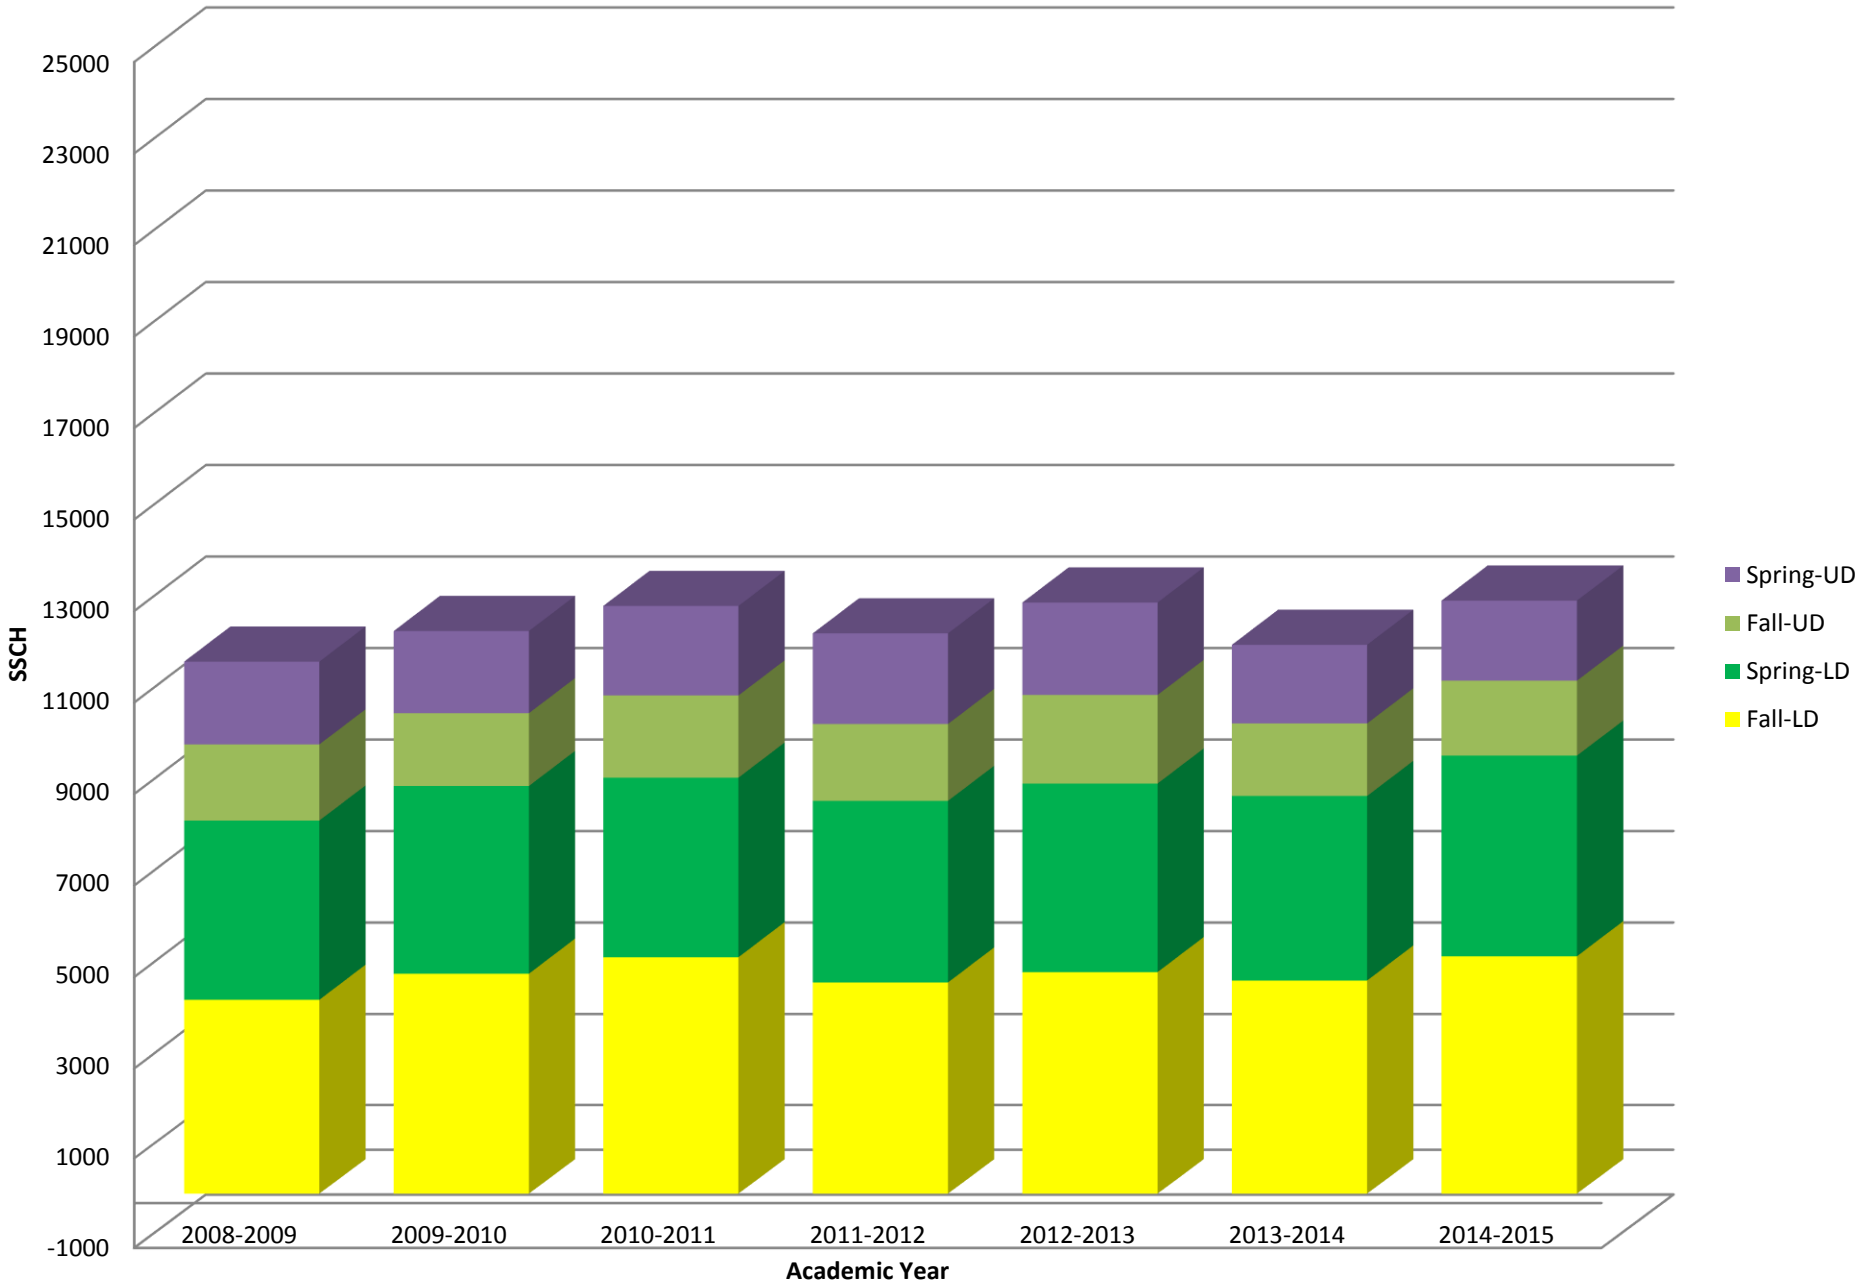

Fall Freshman HIM major to Spring Freshman HIM major

Fall Freshman HIM major to Fall Sophomore HIM major

MATH

BIOS

PSCI

College of Natural & Health Sciences

CNHS Student FTE (SSCH/15) By Dept.

College of Natural & Health Sciences