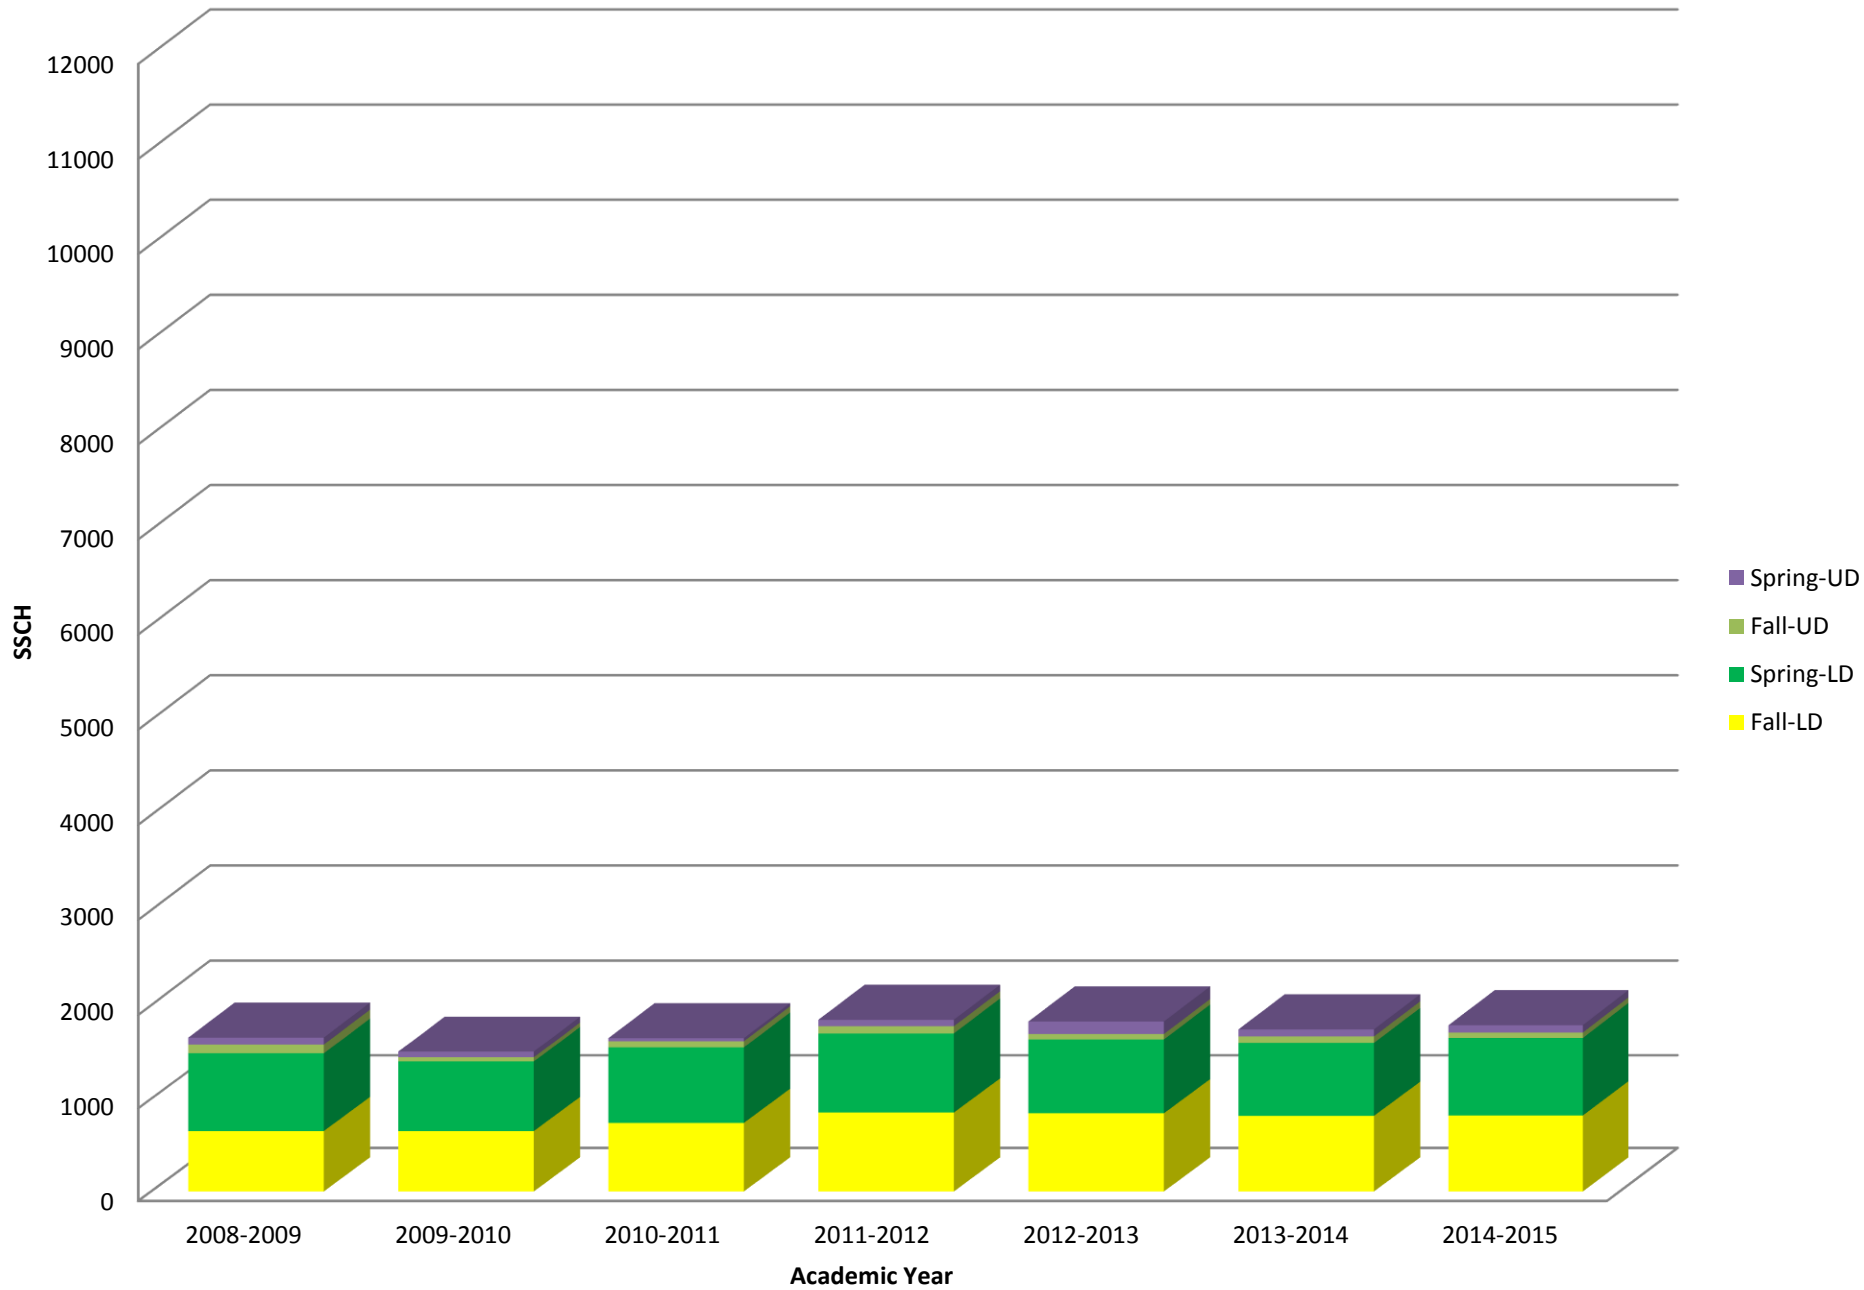

CNHS Student FTE (SSCH/15) By Program Course Prefix

GEOL

CHEM

PHYS

BIOL

FW