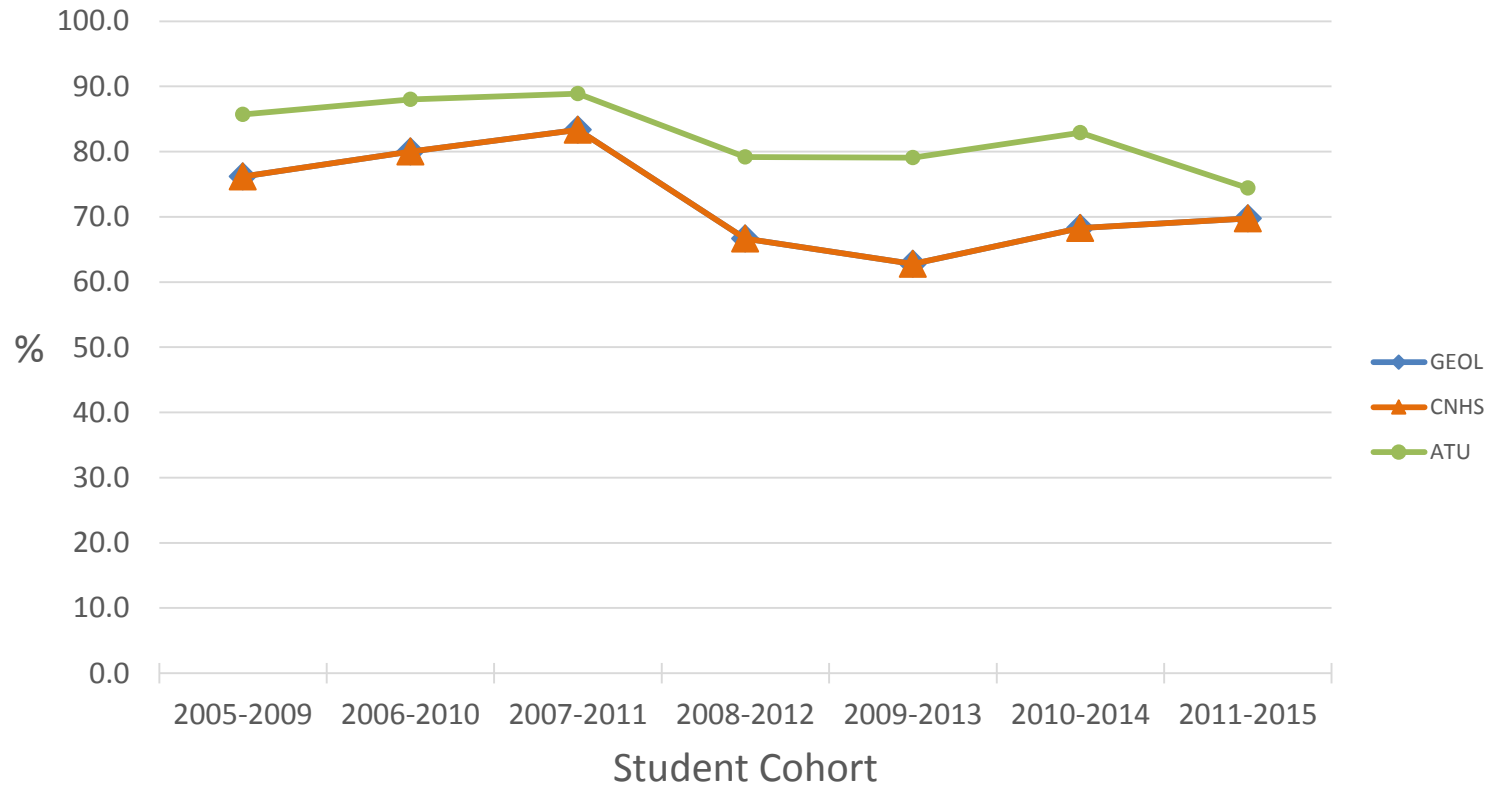

College of Natural & Health Sciences

Program Retention
As Incoming Freshman Geology Majors:
Did they graduate or are still enrolled in major, CNHS or
university after 4 years?