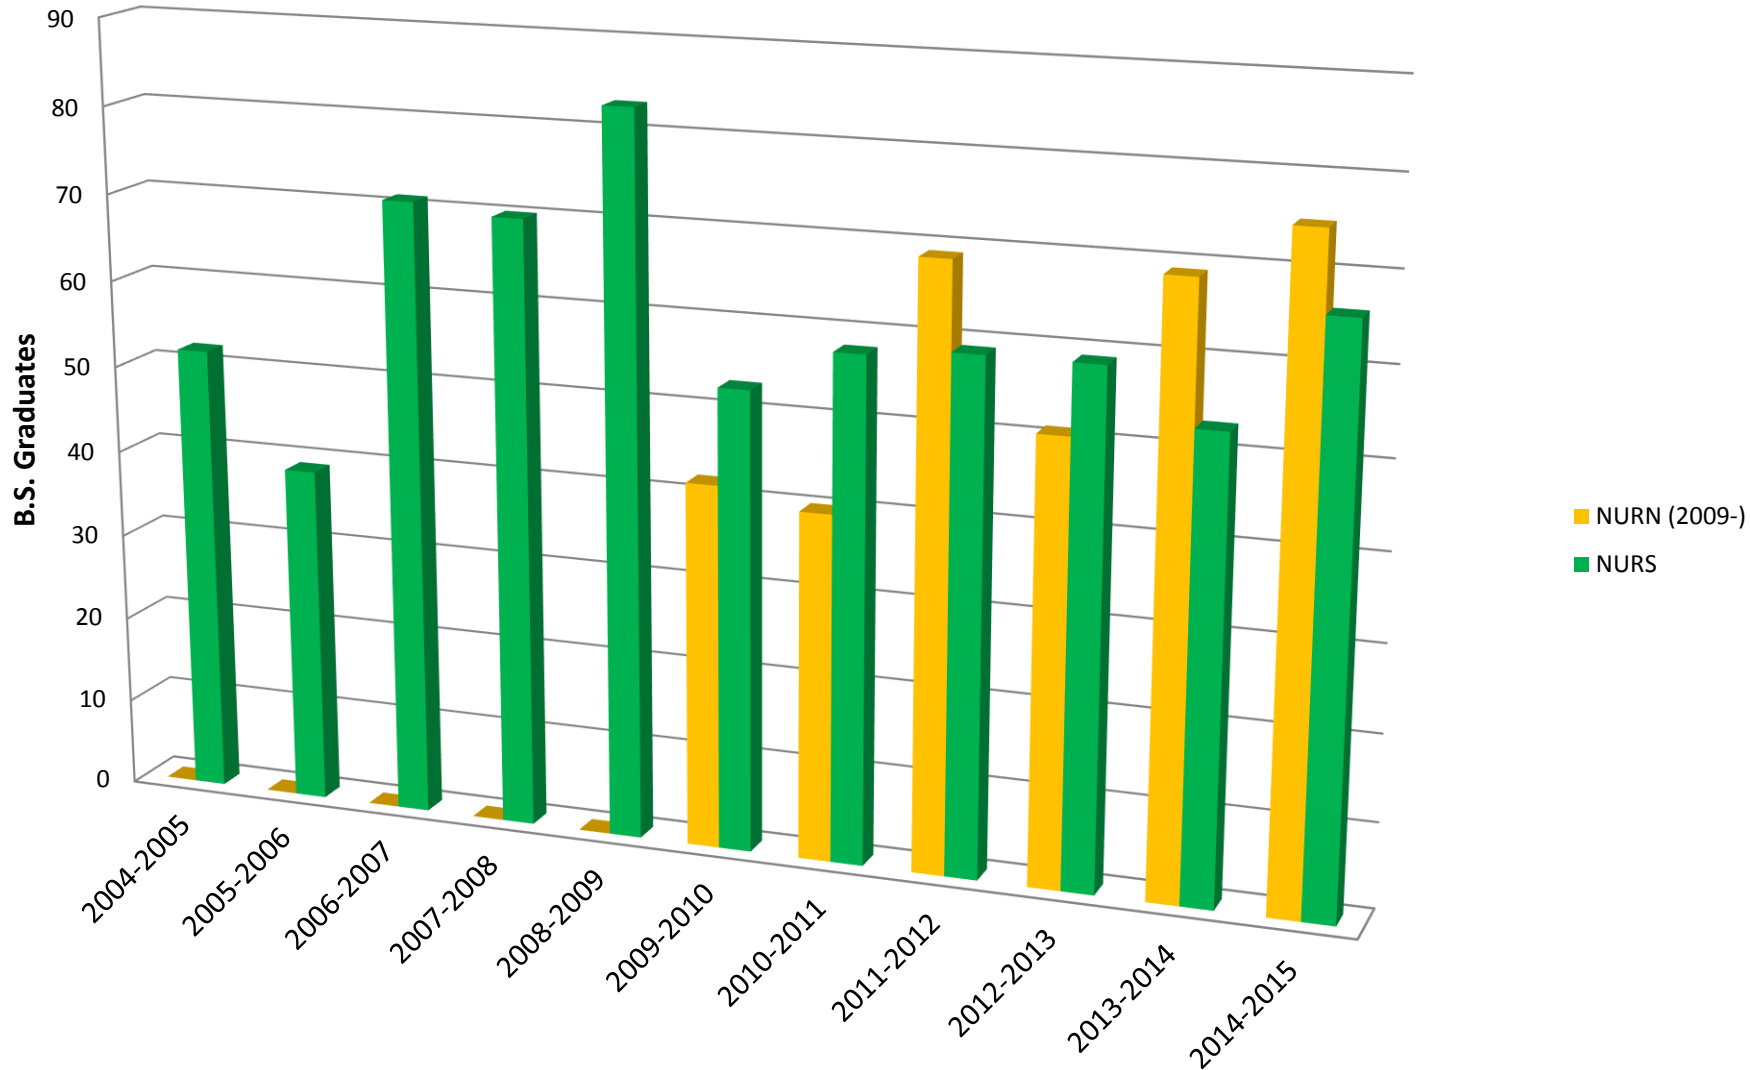

College of Natural & Health Sciences

NURS Graduates by Program