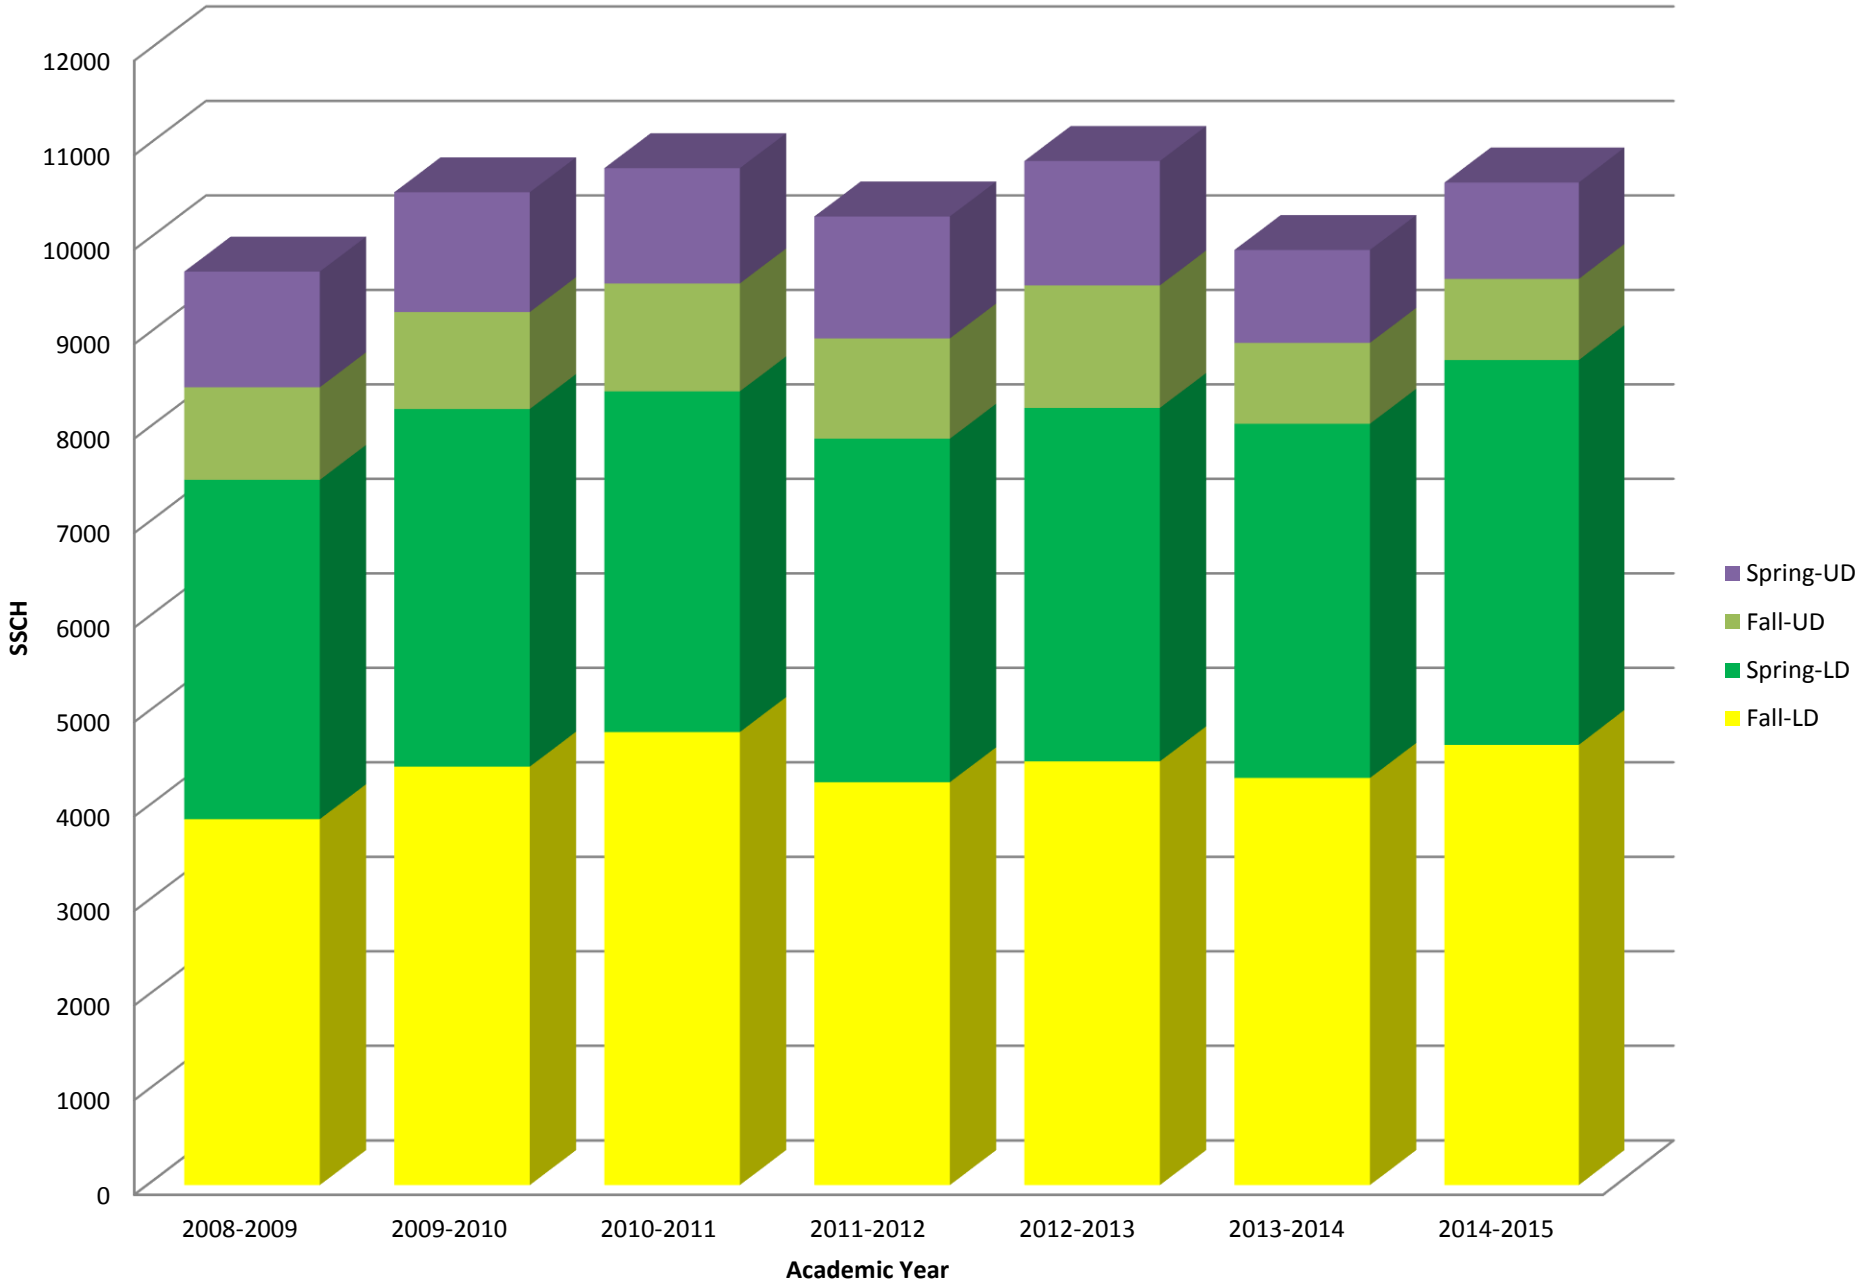

CNHS Student FTE (SSCH/15) By Program Course Prefix

GEOL

CHEM

PHYS

BIOL

FW