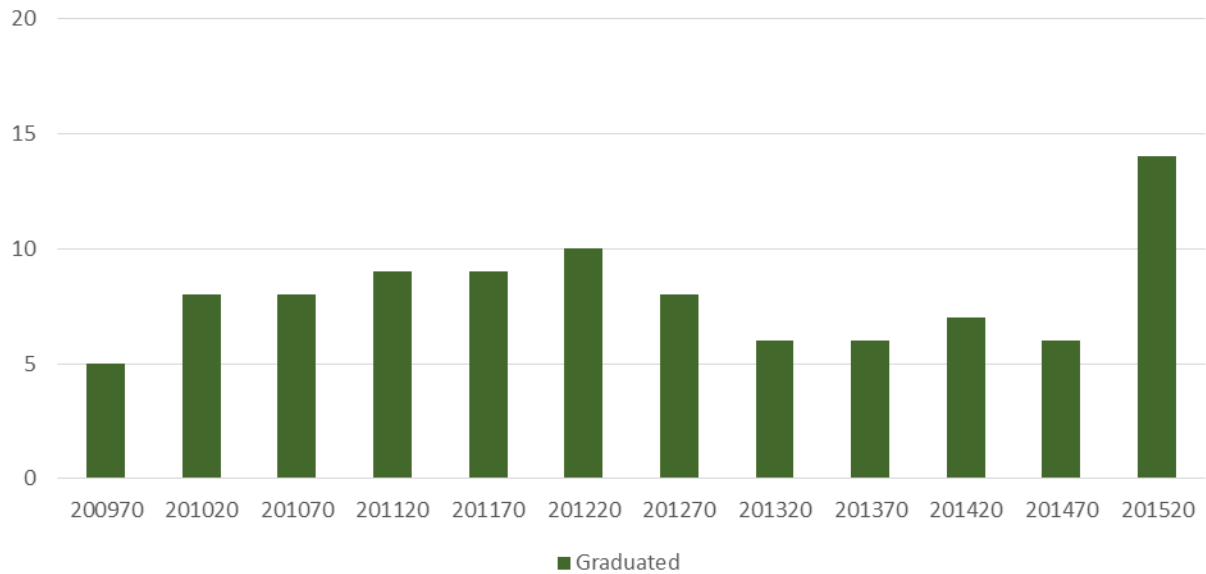

College of Natural & Health Sciences

Program Degree Conversion
As Incoming Freshman MATH Majors:
Did they graduate with a degree in major or CNHS after 4 years?

College of Natural & Health Sciences

Program Retention
As Incoming Freshman Math Majors:
Did they graduate or are still enrolled in major, CNHS or
university after 4 years?

Number of BS-FW Majors by Semester

Number of BS-FW Graduates by Semester

Number of BS-MATH Majors by Semester

Number of BS-MATH Graduates by Semester

Number of BS-BIOL Majors by Semester

Number of BS-BIOL Majors by Semester