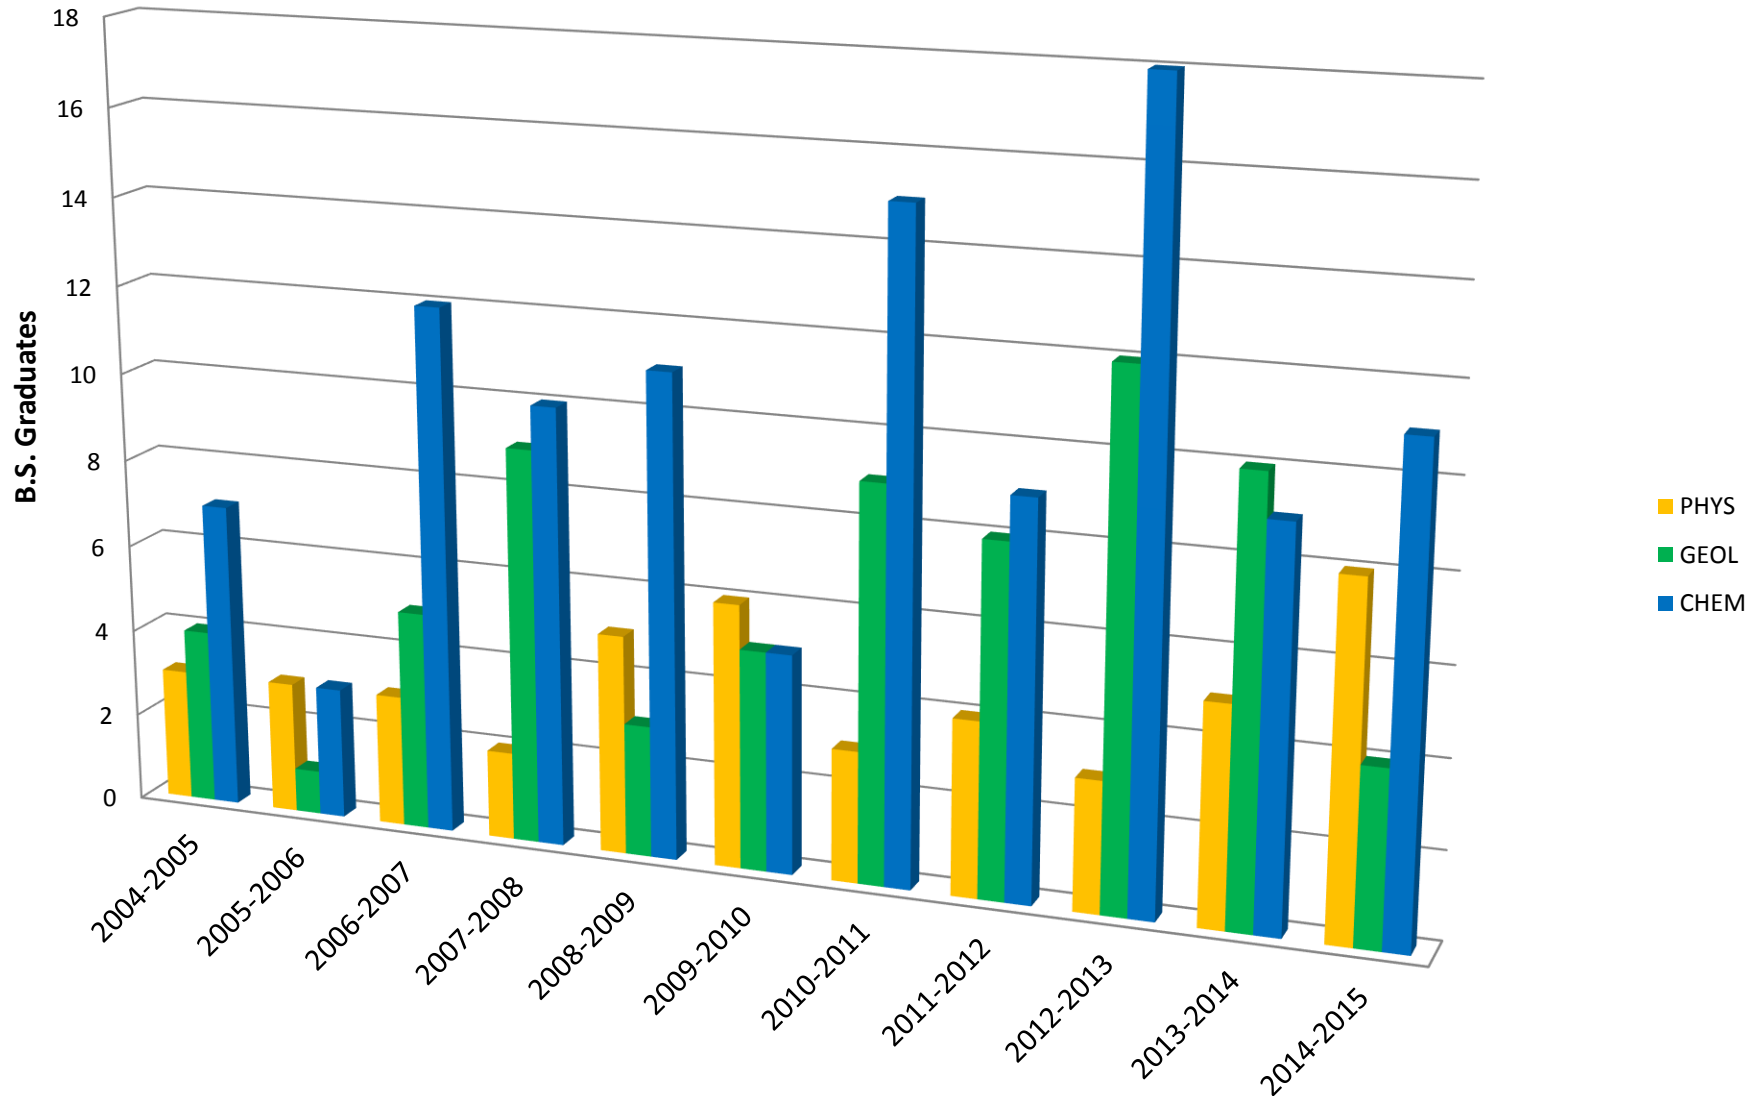

NURS Graduates by Program

College of Natural & Health Sciences

Physical Sciences Number of Graduates by Program