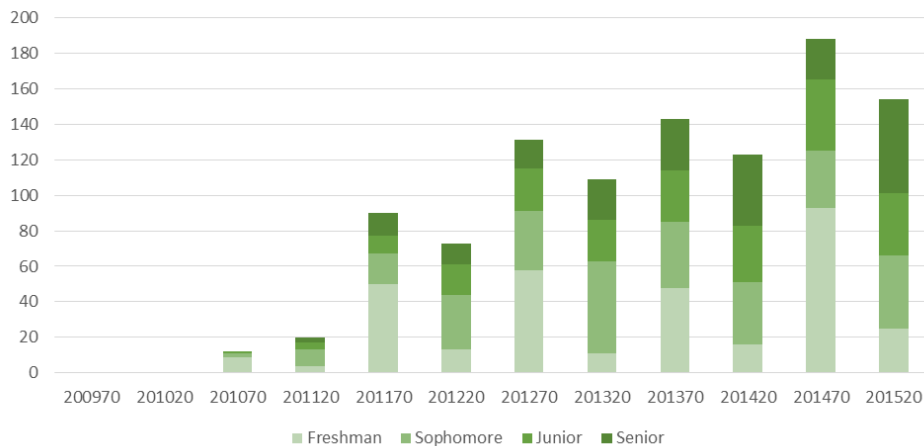

College of Natural & Health Sciences

Program Degree Conversion
As Incoming Freshman MATH Majors:
Did they graduate with a degree in major or CNHS after 4 years?

College of Natural & Health Sciences

Program Retention
As Incoming Freshman Math Majors:
Did they graduate or are still enrolled in major, CNHS or
university after 4 years?

Number of BS-FW Majors by Semester

Number of BS-FW Graduates by Semester

Number of BS-MATH Majors by Semester

Number of BS-MATH Graduates by Semester

Number of BS-BIOL Majors by Semester

Number of BS-BIOL Majors by Semester

Number of BS-BI Majors by Semester

Number of BS-BI Graduates by Semester

Number of BS-BIOL Graduates by Semester

Number of BS-NURS Majors by Semester

Number of BS-NURS Graduates by Semester

Number of BS-NURN Majors by Semester