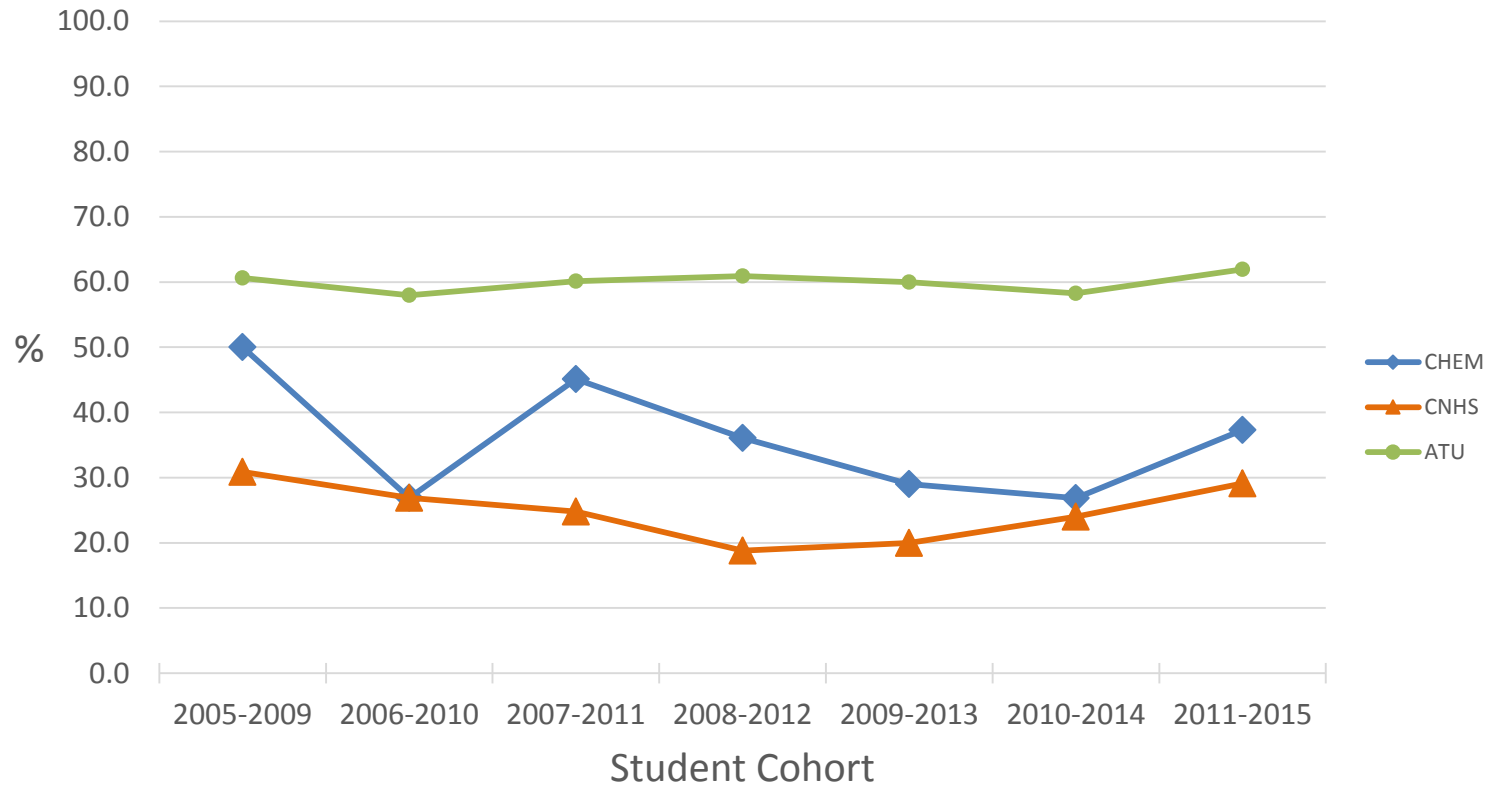

College of Natural & Health Sciences

Program Retention
As Incoming Freshman Chemistry Majors:
Did they graduate or are still enrolled in major, CNHS or
university after 4 years?