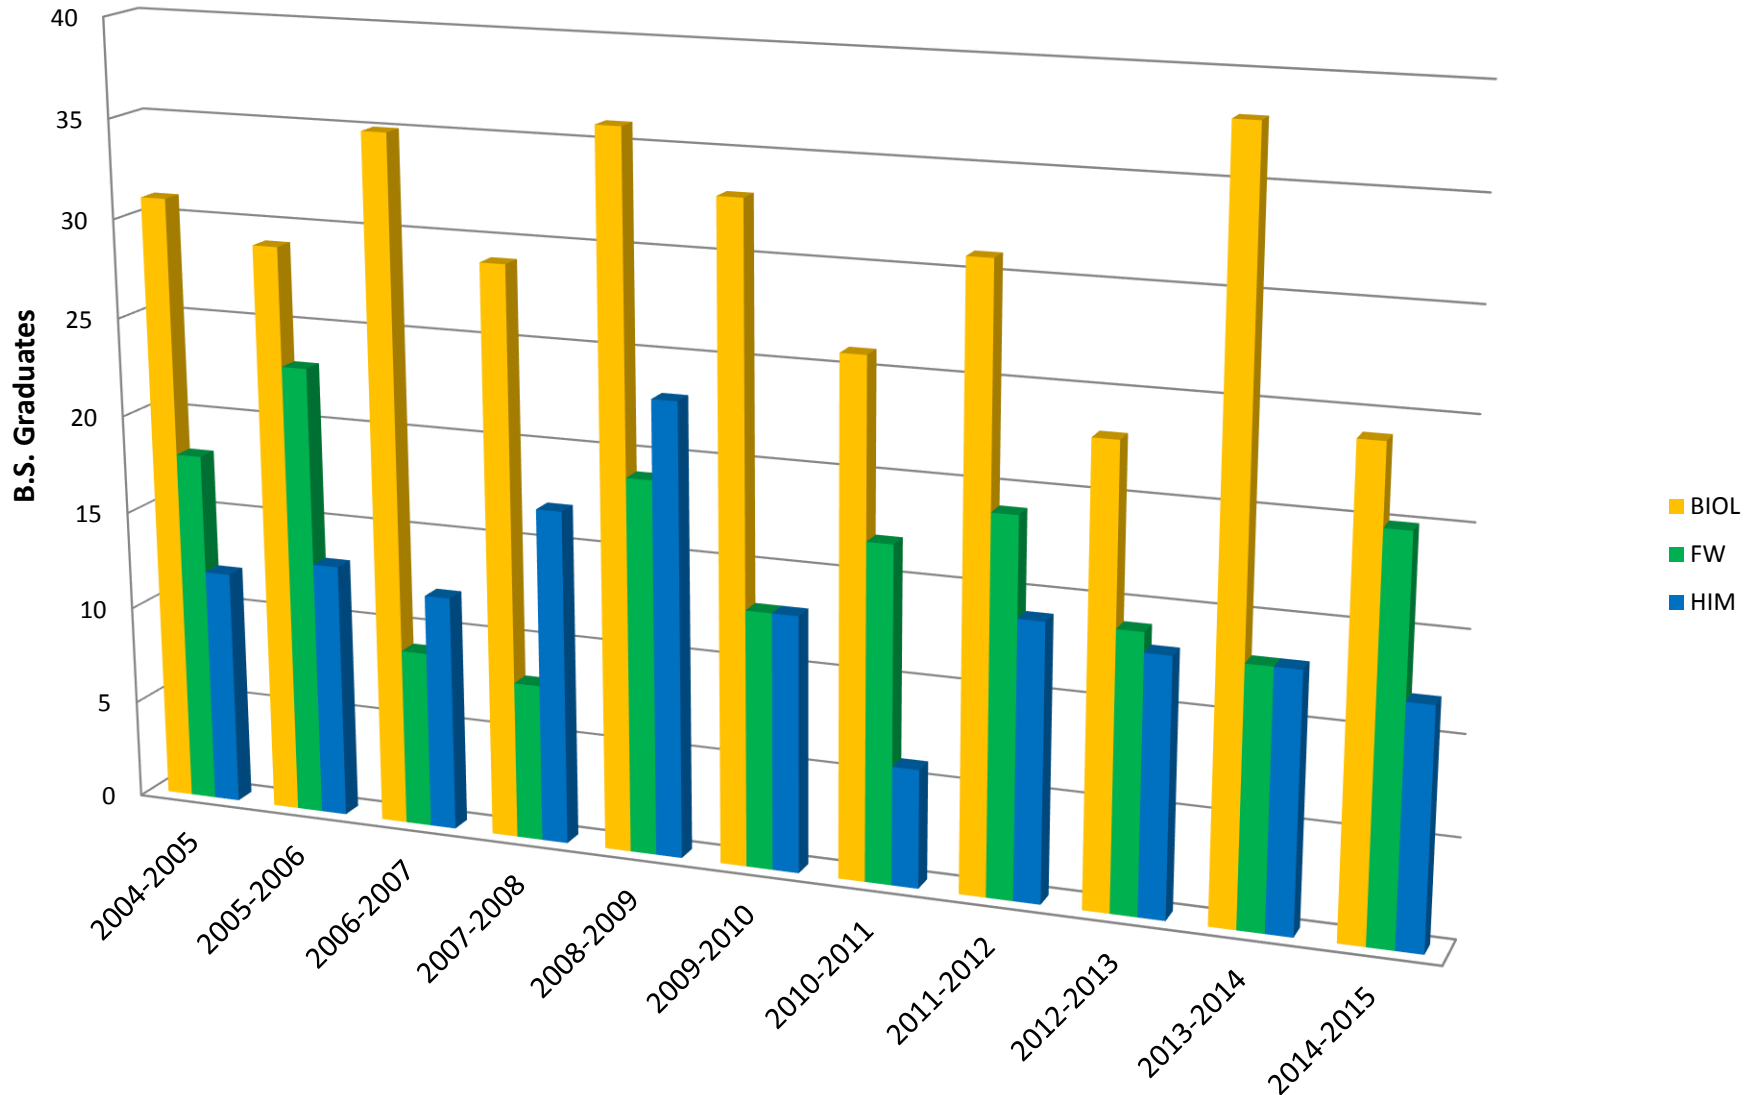

MATH Number of Graduates by Program

College of Natural & Health Sciences

Biological Sciences Number of Graduates by Program