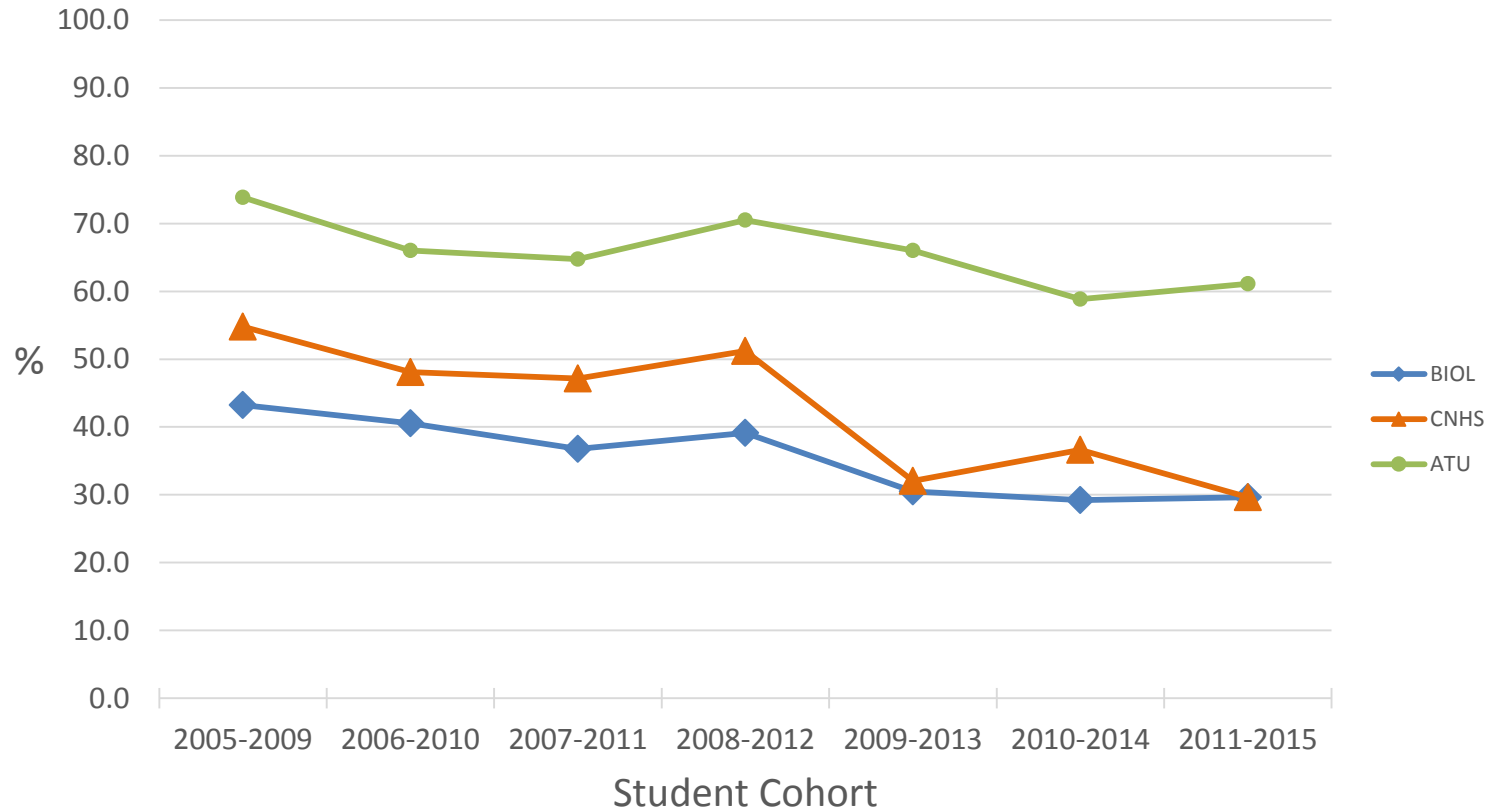

Program Degree Conversion
As Incoming Freshman Biology Majors:
Did they graduate with a degree in major or CNHS after 4 years?

College of Natural & Health Sciences

Program Retention
As Incoming Freshman Biology Majors:
Did they graduate or are still enrolled in major, CNHS or university
after 4 years?