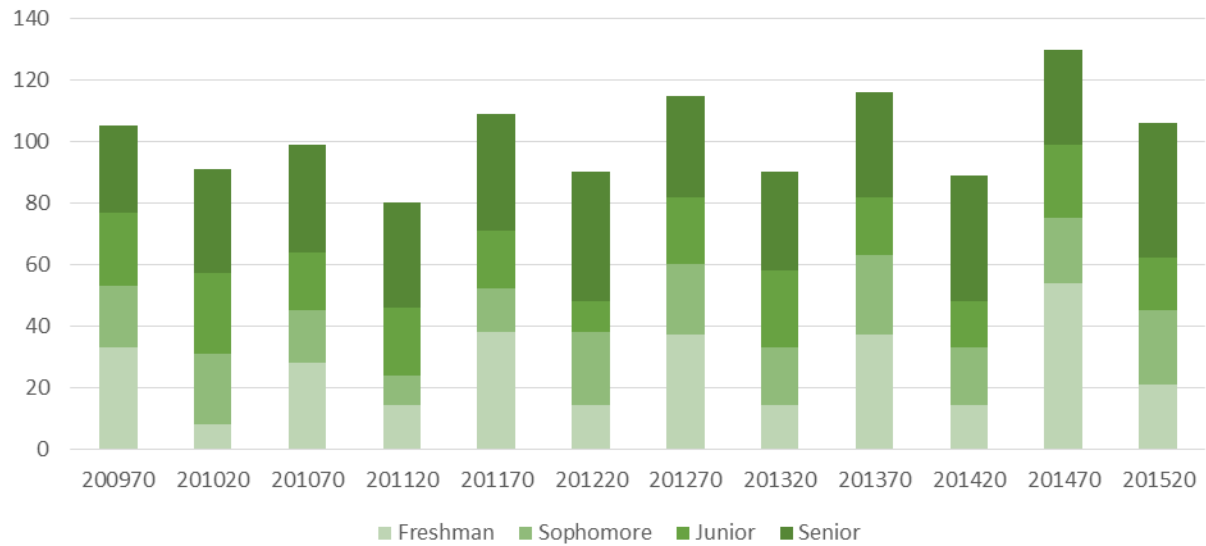

Program Degree Conversion
As Incoming Freshman Geology Majors:
Did they graduate with a degree in major or CNHS after 4 years?

College of Natural & Health Sciences

Program Retention
As Incoming Freshman Geology Majors:
Did they graduate or are still enrolled in major, CNHS or
university after 4 years?

College of Natural & Health Sciences

Program Degree Conversion
As Incoming Freshman MATH Majors:
Did they graduate with a degree in major or CNHS after 4 years?

College of Natural & Health Sciences

Program Retention
As Incoming Freshman Math Majors:
Did they graduate or are still enrolled in major, CNHS or
university after 4 years?

Number of BS-FW Majors by Semester

Number of BS-FW Graduates by Semester

Number of BS-MATH Majors by Semester

Number of BS-MATH Graduates by Semester

Number of BS-BIOL Majors by Semester

Number of BS-BIOL Majors by Semester