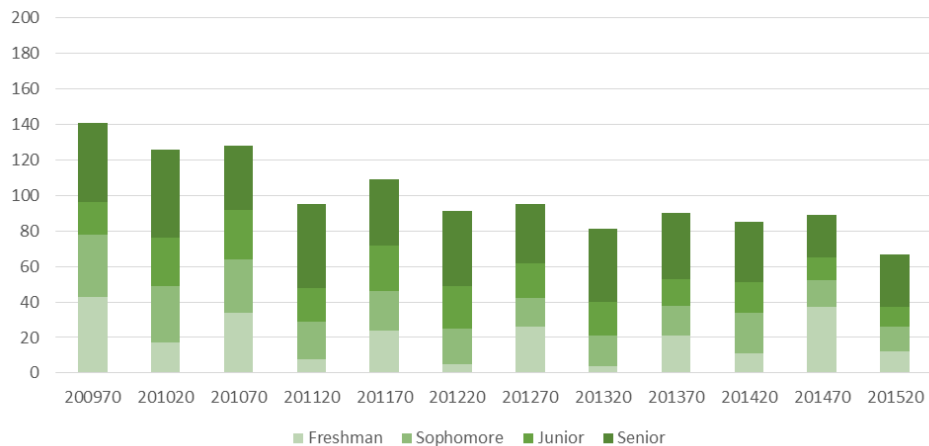

College of Natural & Health Sciences

Program Degree Conversion
As Incoming Freshman MATH Majors:
Did they graduate with a degree in major or CNHS after 4 years?

College of Natural & Health Sciences

Program Retention
As Incoming Freshman Math Majors:
Did they graduate or are still enrolled in major, CNHS or
university after 4 years?

Number of BS-FW Majors by Semester

Number of BS-FW Graduates by Semester

Number of BS-MATH Majors by Semester

Number of BS-MATH Graduates by Semester

Number of BS-BIOL Majors by Semester

Number of BS-BIOL Majors by Semester

Number of BS-BI Majors by Semester

Number of BS-BI Graduates by Semester

Number of BS-BIOL Graduates by Semester

Number of BS-NURS Majors by Semester

Number of BS-NURS Graduates by Semester

Number of BS-NURN Majors by Semester