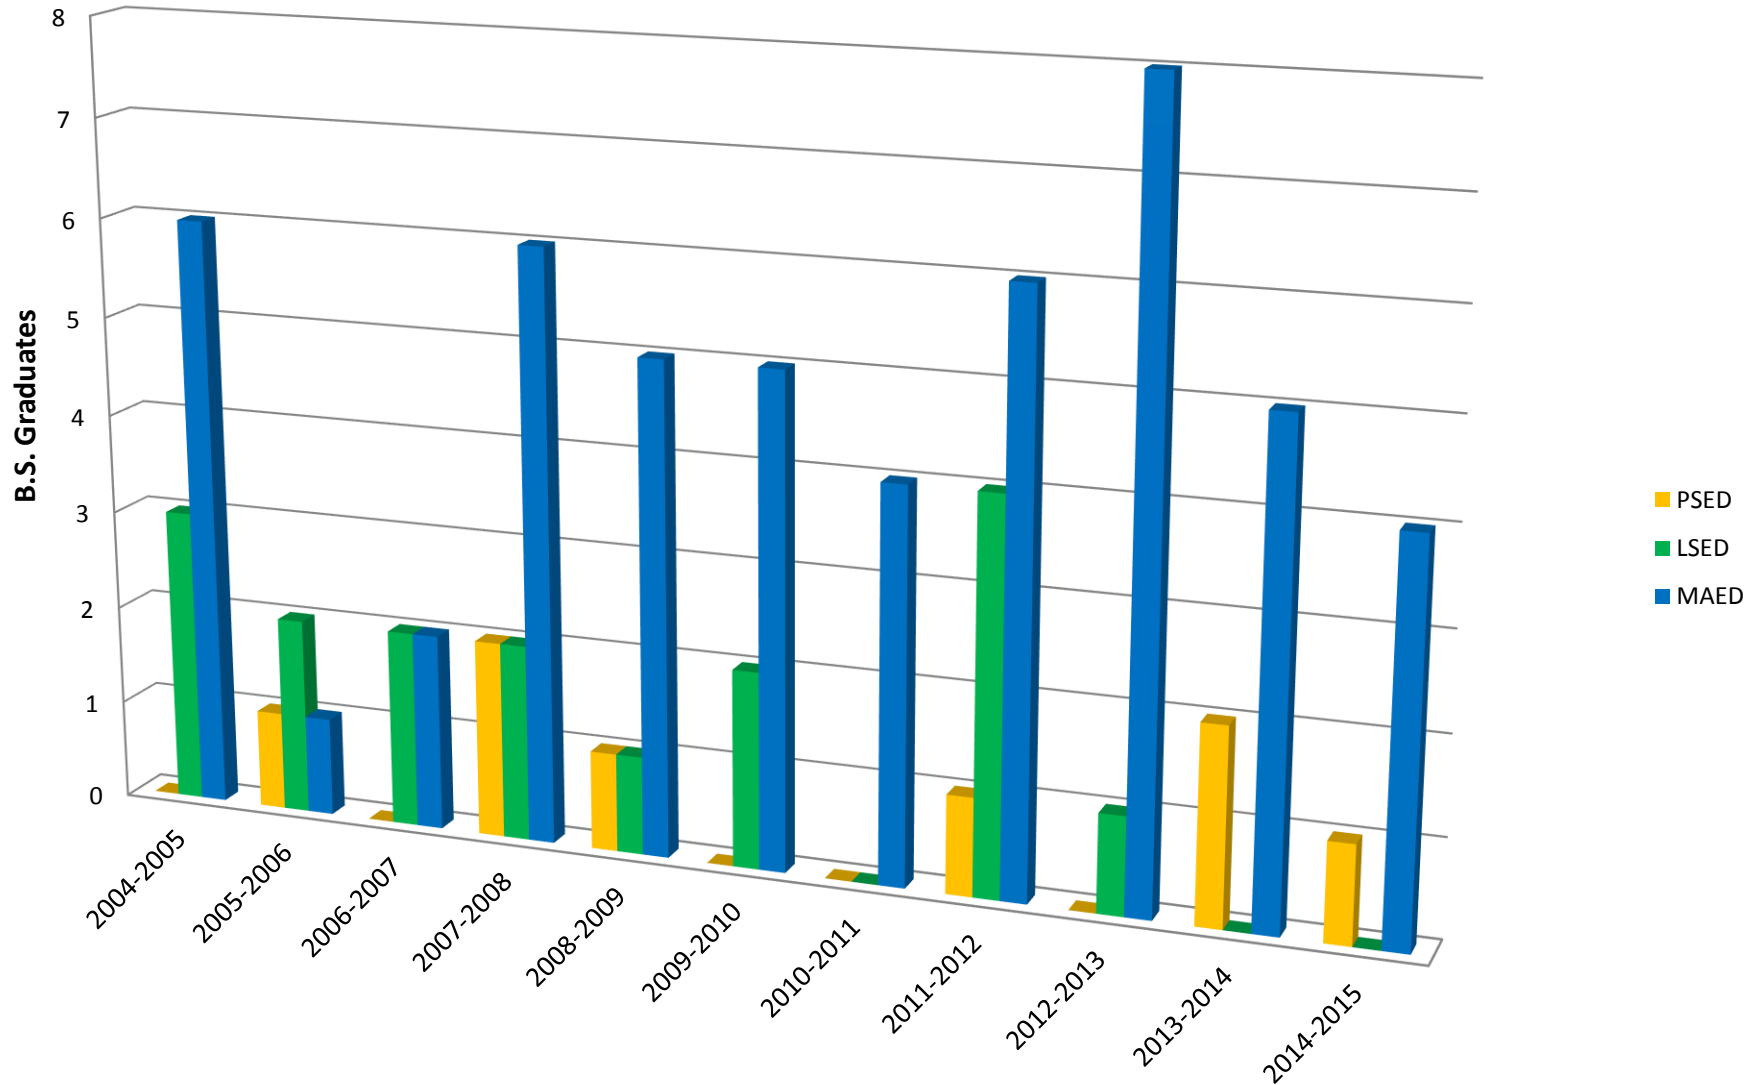

College of Natural & Health Sciences

STEM Education