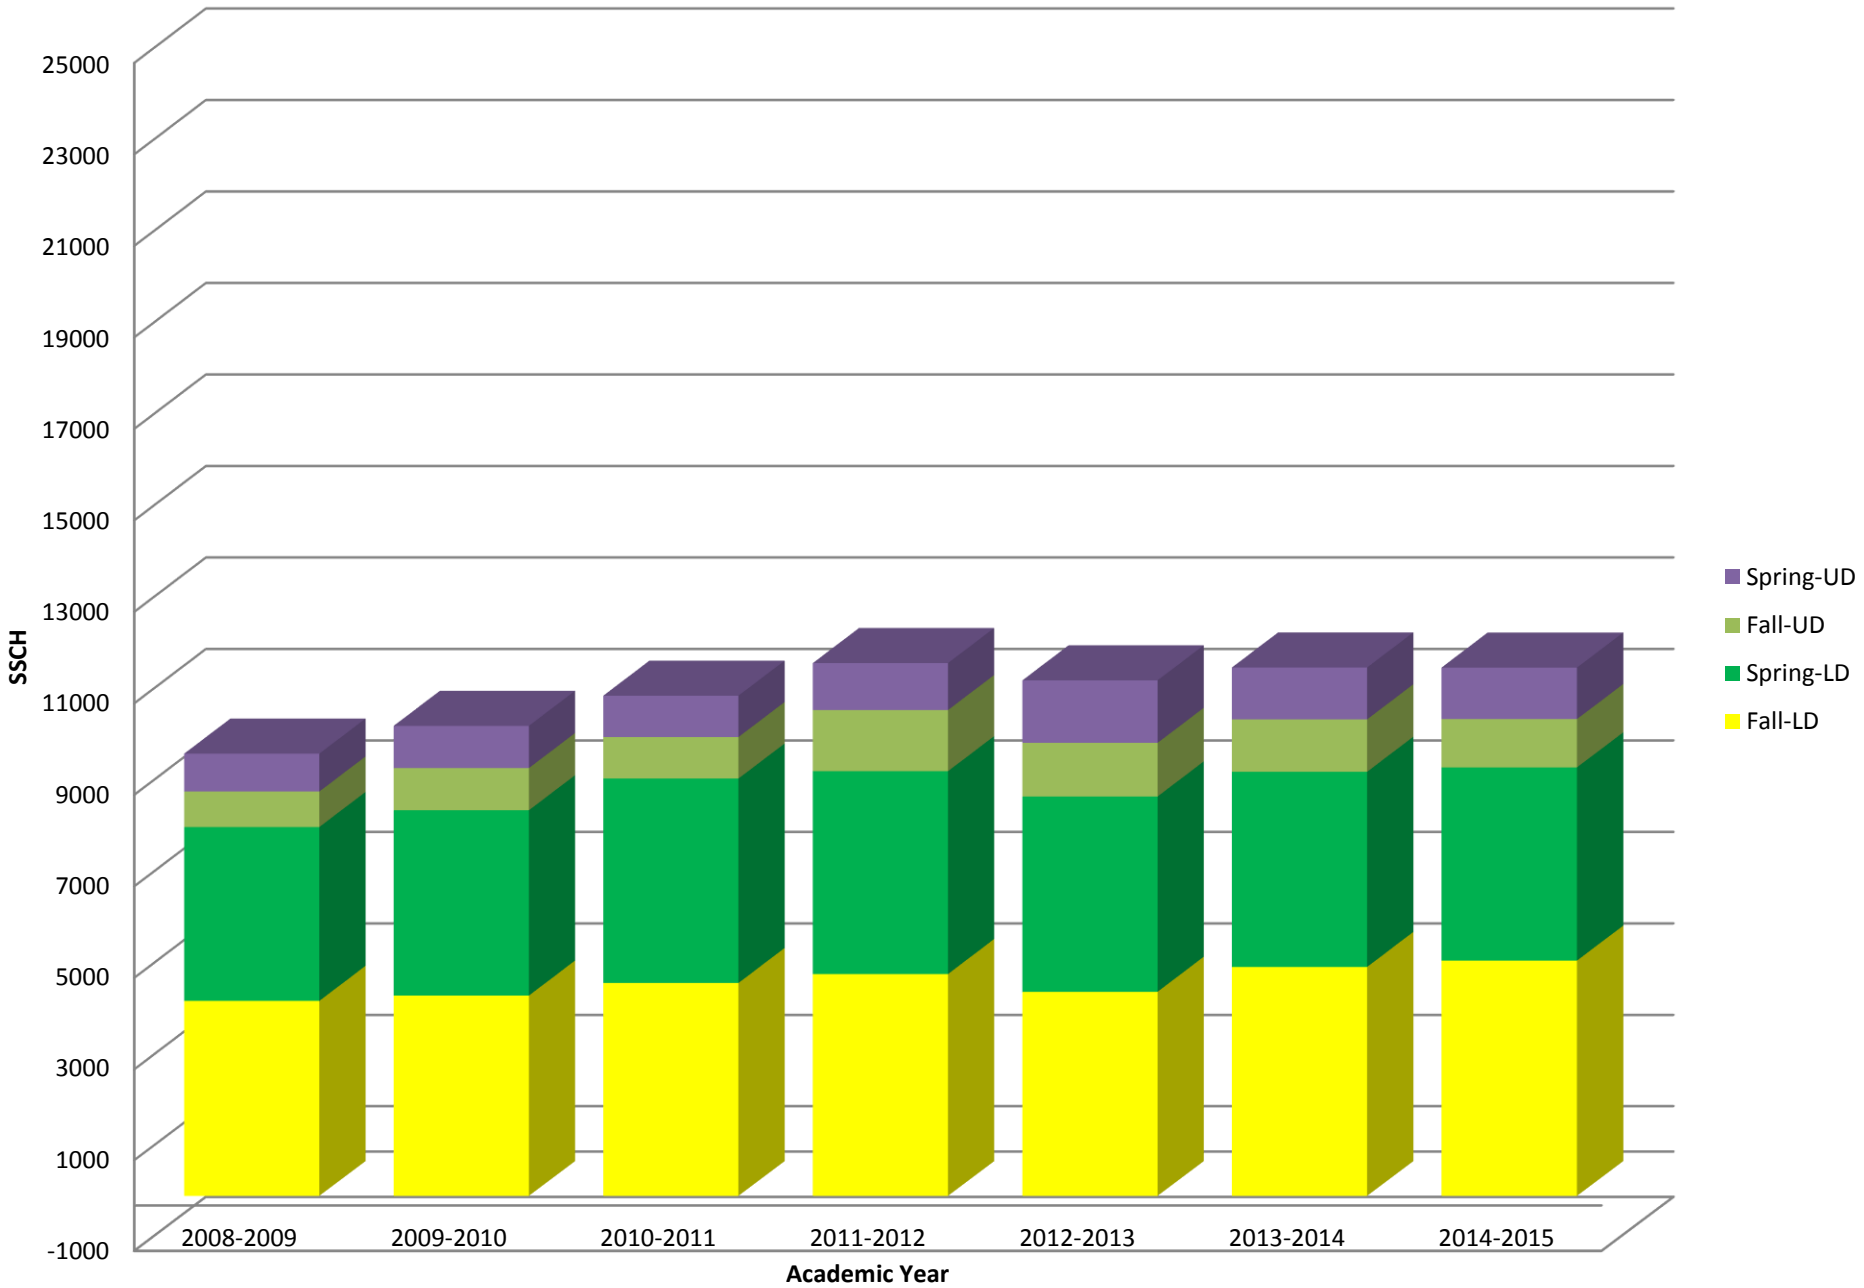

Fall Freshman HIM major to Spring Freshman HIM major

Fall Freshman HIM major to Fall Sophomore HIM major

MATH

BIOS

PSCI

College of Natural & Health Sciences

CNHS Student FTE (SSCH/15) By Dept.

College of Natural & Health Sciences