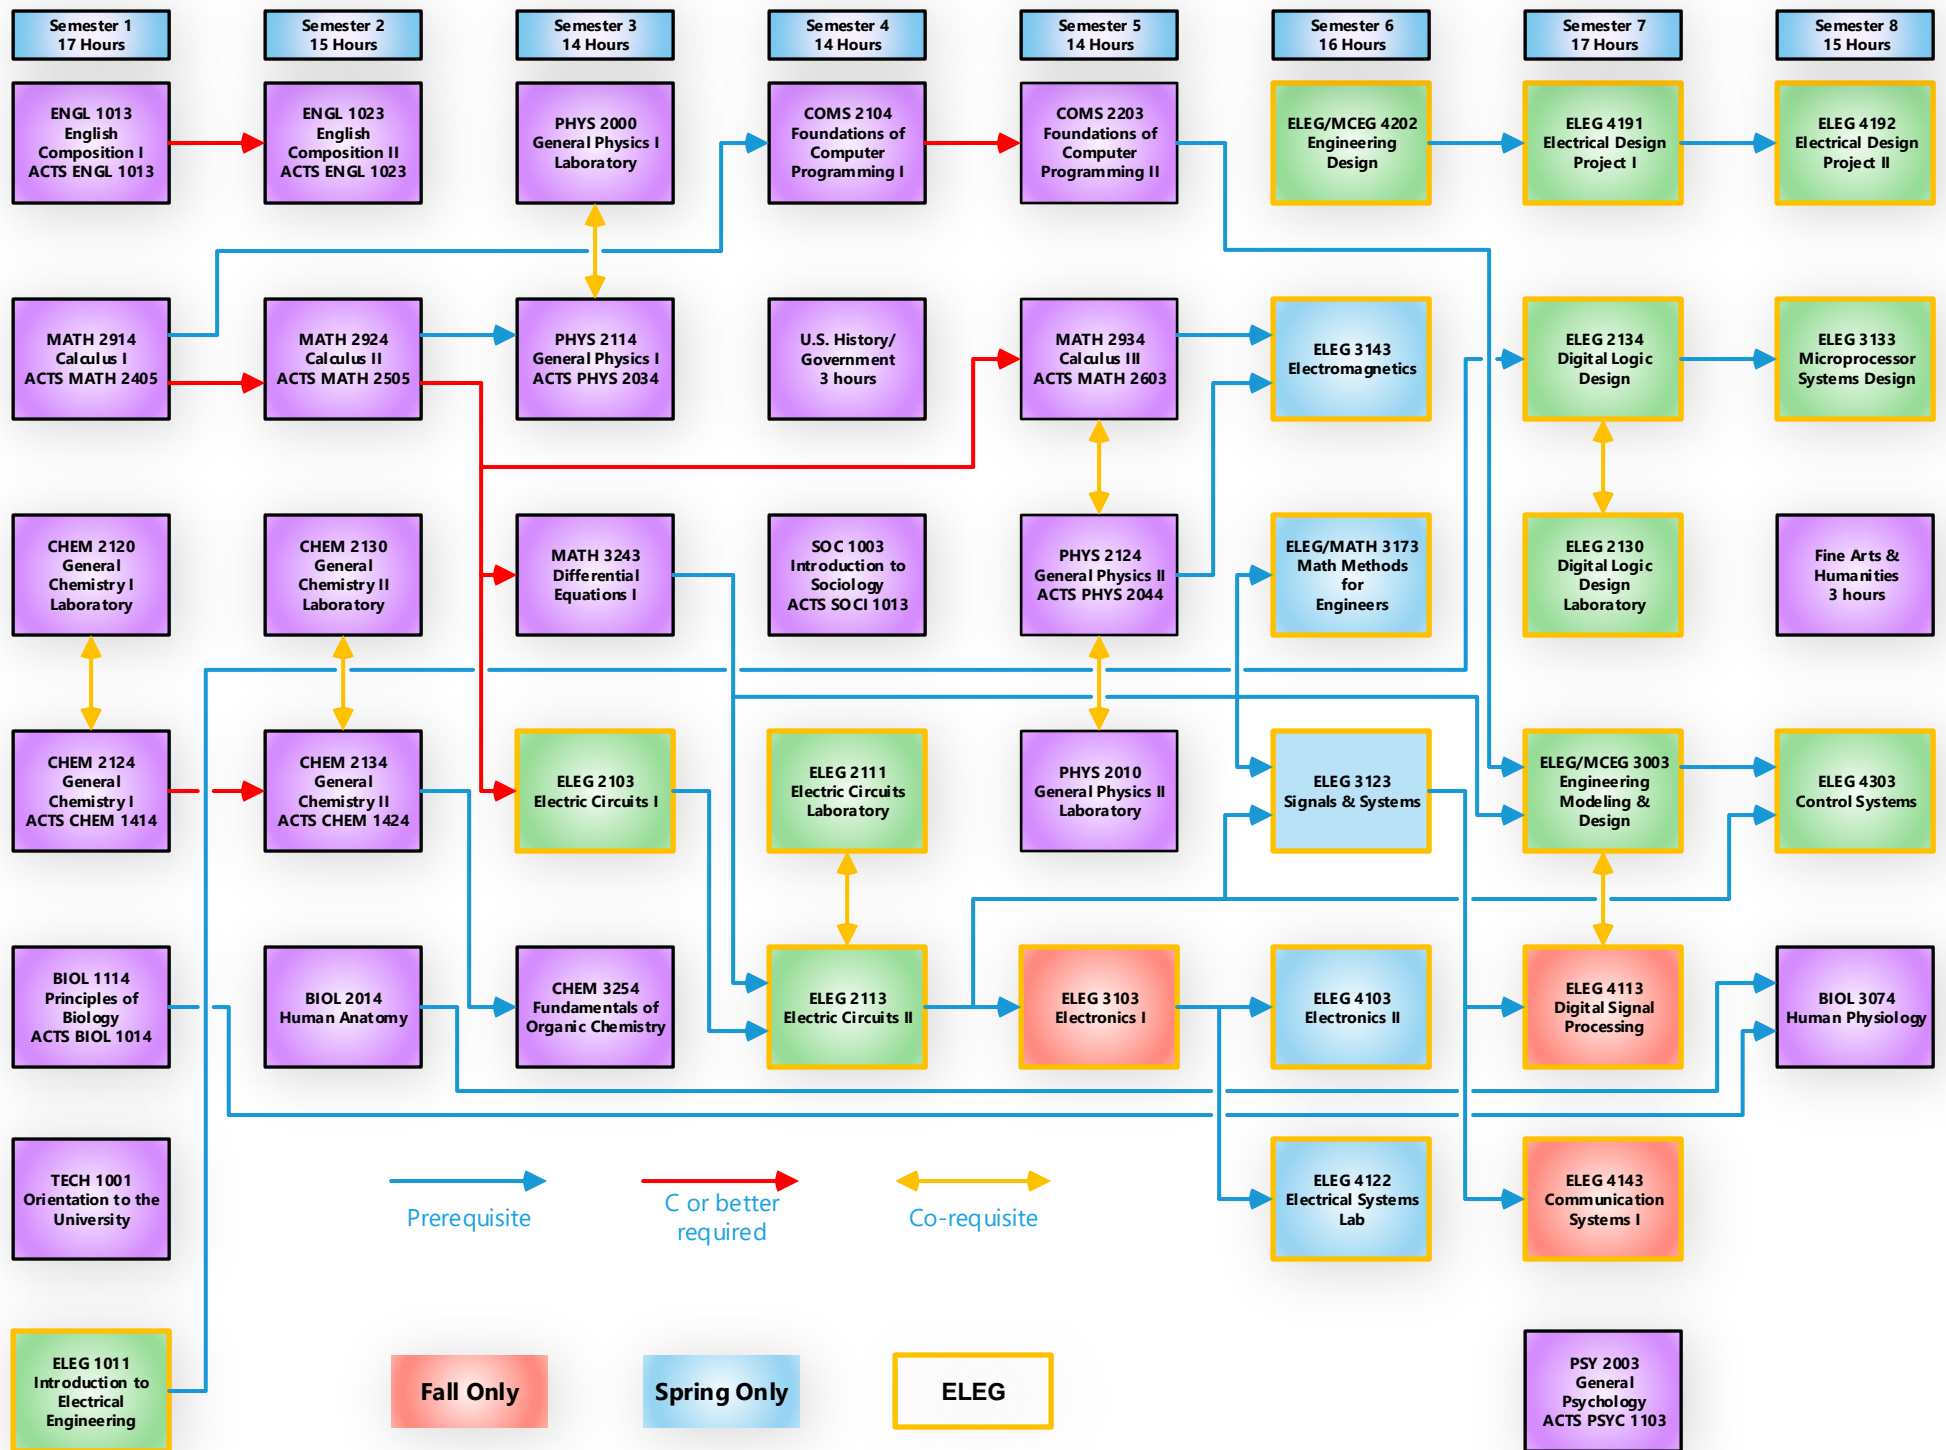

Program: Bachelor of Science in Electrical Engineering

Major: Electrical Engineering with Biomedical Option

Degree Map for 2021-2022

These four courses are not required for the Biomedical Option major; however, they are recommended for application to an advanced medical degree program. Please refer to the CHEM and BIOL catalogs for more information.