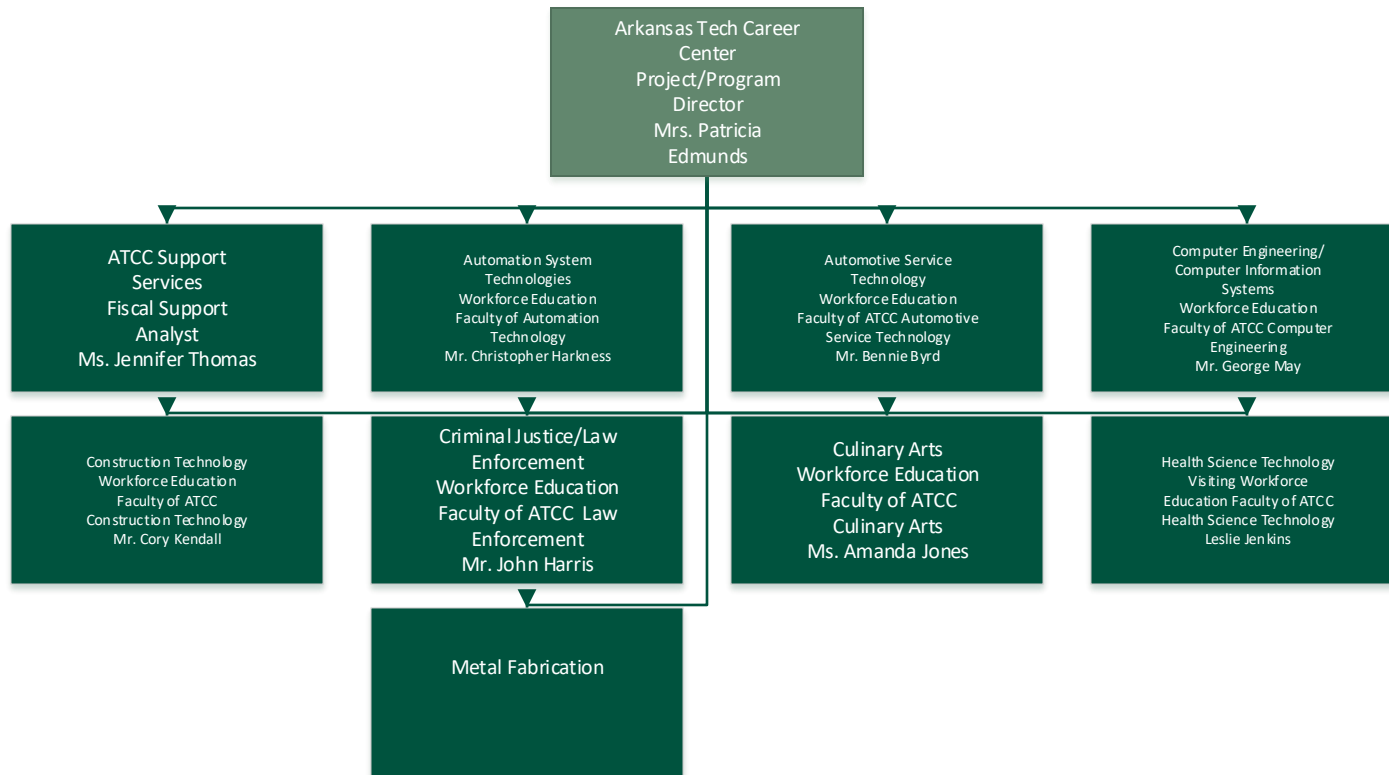

Adult Education
Adult Education
Director
Mrs. Regina Olson

Adult Education
Faculty
Adult Education
Director

Support Services
Adult Education
Director

Office of Business and
Industry and Community
Outreach
Chief Business/Community
Outreach Officer - Ozark
Campus
Mr. Justin Smith

Business and Industry
Chief Business/Community
Outreach Officer - Ozark
Campus

Community Outreach
Director of Public
and External
Relations - Ozark
Campus
Mrs. Laura Rudolph

Office of Fiscal
Affairs
Chief Fiscal Officer -
Ozark Campus
Ms. Laury Fiorello

Computer Services
Associate Director of
Computer Services -
Ozark Campus
Mr. Matthew Pipkins

Fiscal Affairs
Operations
Chief Fiscal Officer -
Ozark Campus

Physical Plant
Campus
Maintenance
Supervisor
Mrs. Sandra
Anderson

Student Accounts
Administrative
Specialist II
Rebecca Krebs