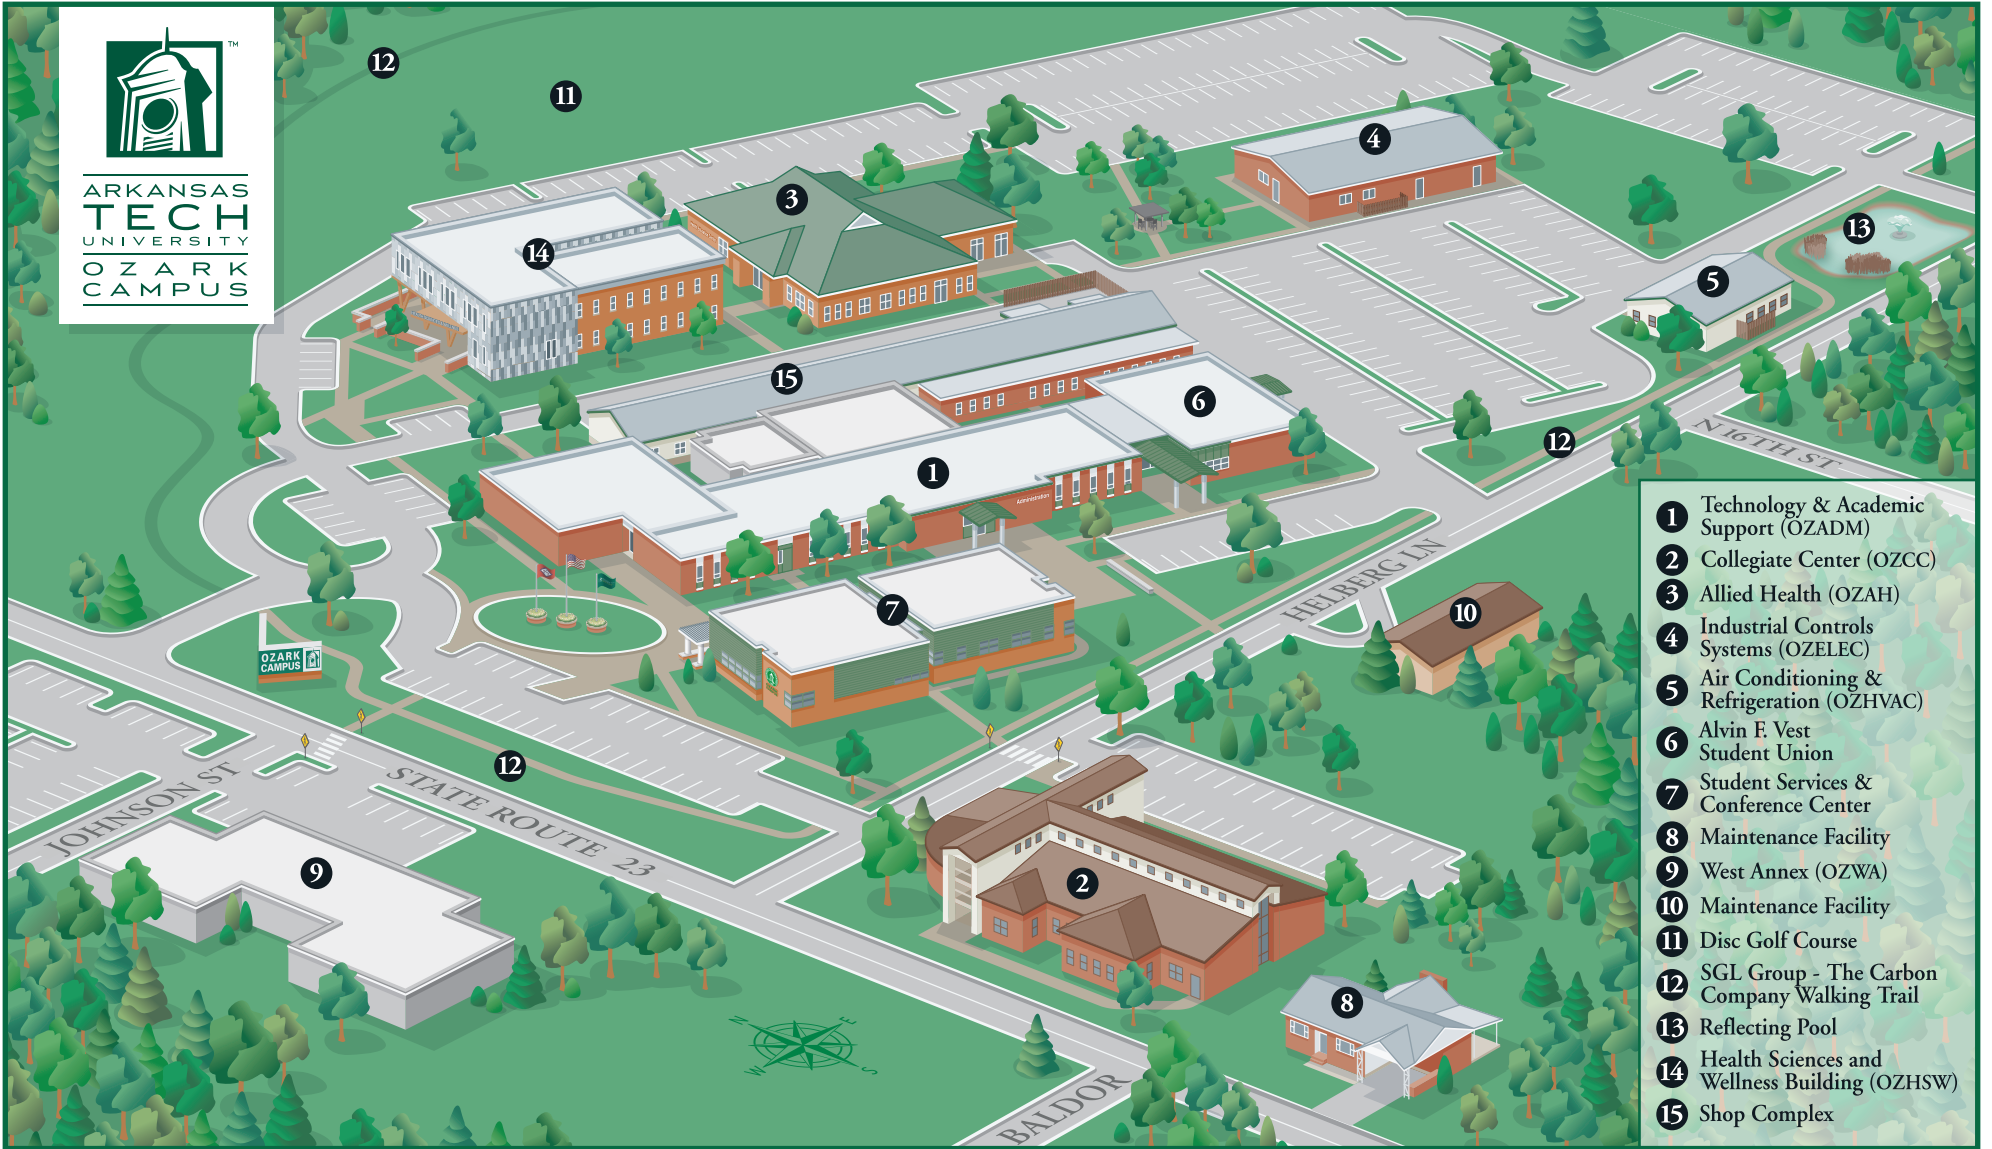

ARKANSAS  
TECH  
UNIVERSITY  
OZARK  
CAMPUS

- 1 Technology & Academic Support (OZADM)
- 2 Collegiate Center (OZCC)
- 3 Allied Health (OZAH)
- 4 Industrial Controls Systems (OZELEC)
- 5 Air Conditioning & Refrigeration (OZHVAC)
- 6 Alvin F. Vest Student Union
- 7 Student Services & Conference Center
- 8 Maintenance Facility
- 9 West Annex (OZWA)
- 10 Maintenance Facility
- 11 Disc Golf Course
- 12 SGL Group - The Carbon Company Walking Trail
- 13 Reflecting Pool
- 14 Health Sciences and Wellness Building (OZHSW)
- 15 Shop Complex